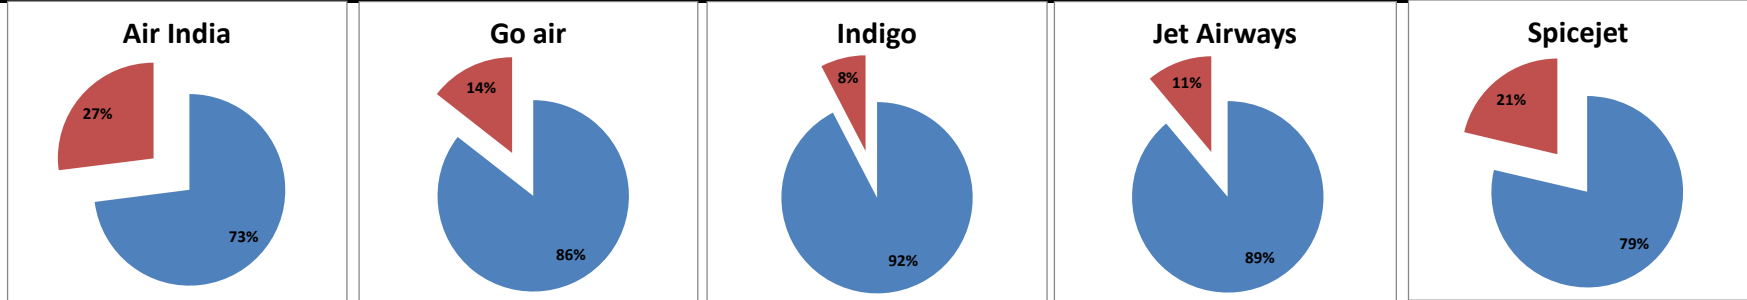

**Airport Name :- DELHI INTERNATIONAL AIRPORT PVT LIMITED. - Aug'14{Departure}**

Airline	Total Departures	Flights ontime (STD +/- 15 Min)	Flights Delayed (STD +/- 15 Min)	% On time	% delayed	Airline					Airport		Weather		ATC	Miscellaneous
						Passenger & baggage handling (IATA CODES 11-18)	Aircraft & Ramp Handling (IATA CODES 31-39)	Technical, automated equipment failure(IATA CODES 41-48)	Operations , crew(IATA CODES 61-69)	Reactionary reasons (IATA CODES 91-97)	Airport Facilites (IATA CODES - 87,89)	Airport Security (IATA CODES 85)	Destination airport below minima (IATA CODES 72)	Departure aerodrome Below minima (IATA CODES 71)	ATFM(IATA CODES 81-84)	IATA CODE-99
AI	1769	1291	478	73%	27%	17	3	61	129	248	0	0	12	3	1	4
G8	885	757	128	86%	14%	3	0	4	27	90	2	0	0	2	0	0
6E	2698	2492	206	92%	8%	4	0	8	35	132	6	0	0	13	3	5
9W&S2	1986	1765	221	89%	11%	1	1	17	37	152	4	0	3	1	5	0
SG	1665	1310	355	79%	21%	4	1	69	50	204	2	0	8	9	5	3
<b>Total</b>	<b>9003</b>	<b>7615</b>	<b>1388</b>	<b>85%</b>	<b>15%</b>	<b>29</b>	<b>5</b>	<b>159</b>	<b>278</b>	<b>826</b>	<b>14</b>	<b>0</b>	<b>23</b>	<b>28</b>	<b>14</b>	<b>12</b>

**On time percentage**

**Delay percentage**

**Airport Name :- DELHI INTERNATIONAL AIRPORT PVT LIMITED. - Aug'14{Arrival}**

**Airport Name :- DELHI INTERNATIONAL AIRPORT PVT LIMITED. - Aug'14(Period :- 0300-0859) - {Departure}**