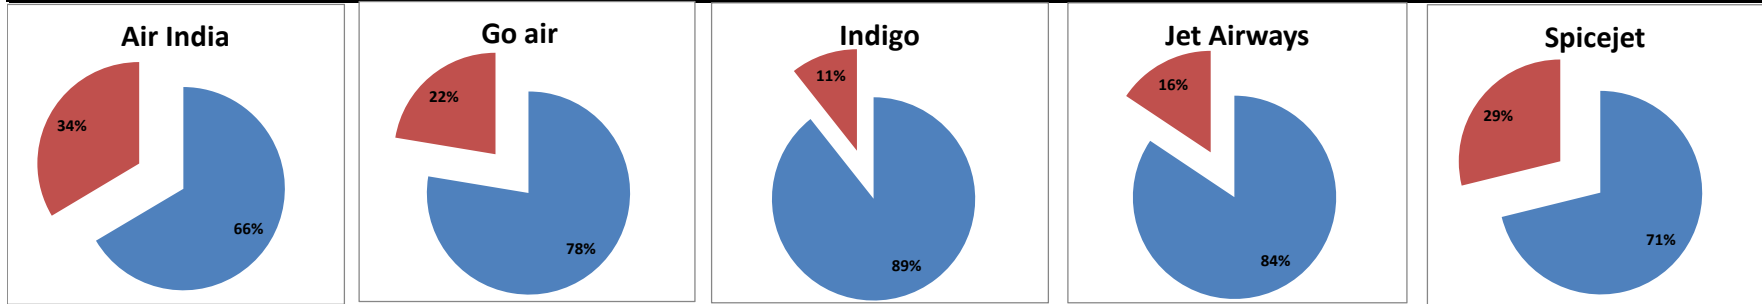

Airport Name :- DELHI INTERNATIONAL AIRPORT PVT LIMITED. - Aug'14(Period :- 1500-2059) - {Departure}

Airline	Total Departures	Flights ontime (STD +/- 15 Min)	Flights Delayed (STD +/- 15 Min)	% On time	% delayed	Airline					Airport		Weather		ATC	Miscellaneous
						Passenger & baggage handling (IATA CODES 11-18)	Aircraft & Ramp Handling (IATA CODES 31-39)	Technical, automated equipment failure(IATA CODES 41-48)	Operations , crew(IATA CODES 61-69)	Reactionary reasons (IATA CODES 91-97)	Airport Facilites (IATA CODES - 87,89)	Airport Security (IATA CODES 85)	Destination airport below minima (IATA CODES 72)	Departure aerodrome Below minima (IATA CODES 71)	ATFM(IATA CODES 81-84)	IATA CODE-99
AI	551	366	185	66%	34%	3	1	15	53	109	0	0	1	2	0	1
G8	250	194	56	78%	22%	0	0	2	20	34	0	0	0	0	0	0
6E	913	816	97	89%	11%	2	0	4	12	77	0	0	0	0	2	
9W&S2	769	649	120	84%	16%	1	1	6	14	95	0	0	0	1	0	
SG	631	449	182	71%	29%	4	1	27	27	118	0	0	0	4	1	
Total	3114	2474	640	79%	21%	10	3	54	126	433	0	0	1	7	2	4