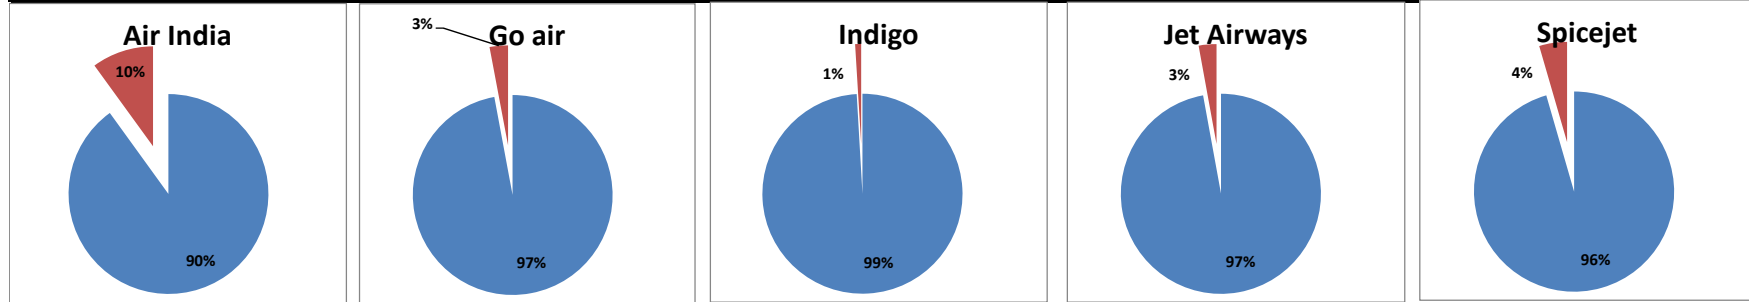

Delay percentage

Airport Name :- DELHI INTERNATIONAL AIRPORT PVT LIMITED. - Aug'14(Period :- 0300-0859) - {Departure}

Airline	Total Departures	Flights ontime (STD +/- 15 Min)	Flights Delayed (STD +/- 15 Min)	% On time	% delayed	Airline					Airport		Weather		ATC	Miscellaneous
						Passenger & baggage handling (IATA CODES 11-18)	Aircraft & Ramp Handling (IATA CODES 31-39)	Technical, automated equipment failure(IATA CODES 41-48)	Operations , crew(IATA CODES 61-69)	Reactionary reasons (IATA CODES 91-97)	Airport Facilities (IATA CODES - 87,89)	Airport Security (IATA CODES 85)	Destination airport below minima (IATA CODES 72)	Departure aerodrome Below minima (IATA CODES 71)	ATFM(IATA CODES 81-84)	IATA CODE-99
AI	451	406	45	90%	10%	4	0	16	17	2	0	0	3	0	1	2
G8	304	295	9	97%	3%	1	0	1	5	2	0	0	0	0	0	0
6E	761	754	7	99%	1%	0	0	1	3	0	0	0	2	0	1	
9W&S2	418	406	12	97%	3%	0	0	2	7	1	0	0	2	0	0	
SG	423	404	19	96%	4%	0	0	10	3	2	0	0	3	0	1	
Total	2357	2265	92	96%	4%	5	0	30	35	7	0	0	8	2	1	4

On time percentage