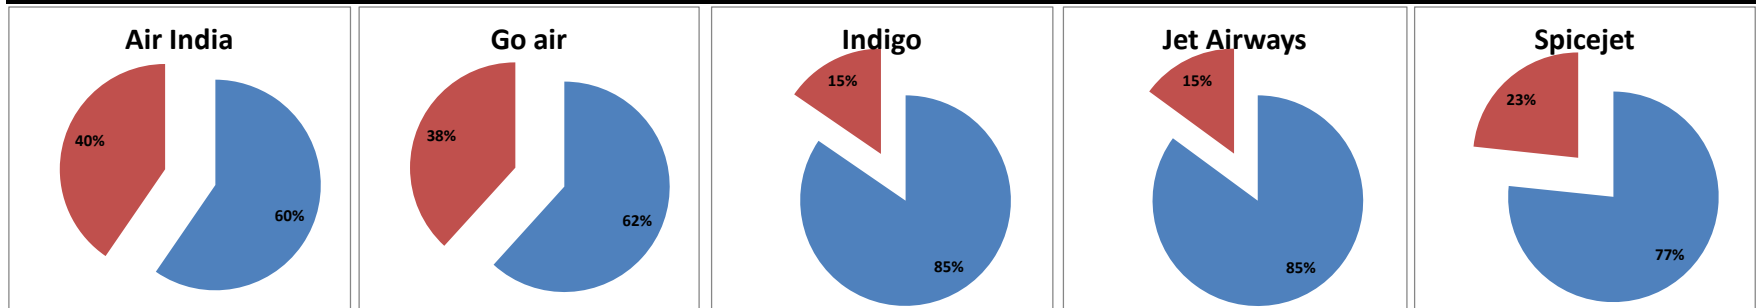

Airport Name :- DELHI INTERNATIONAL AIRPORT PVT LIMITED. - Aug'14{Arrival}