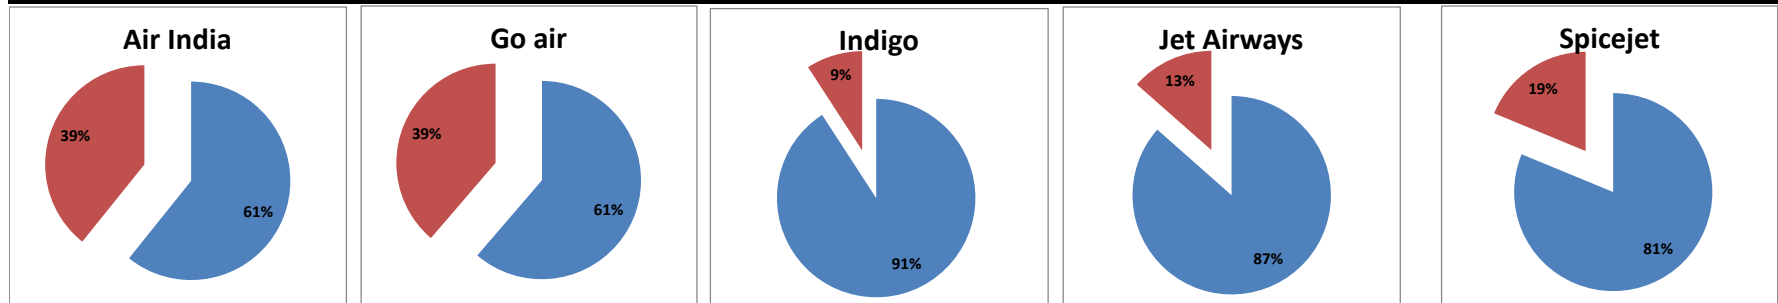

Airport Name :- DELHI INTERNATIONAL AIRPORT PVT LIMITED. - Aug'14(Period :- 0900-1459) - {Arrival}