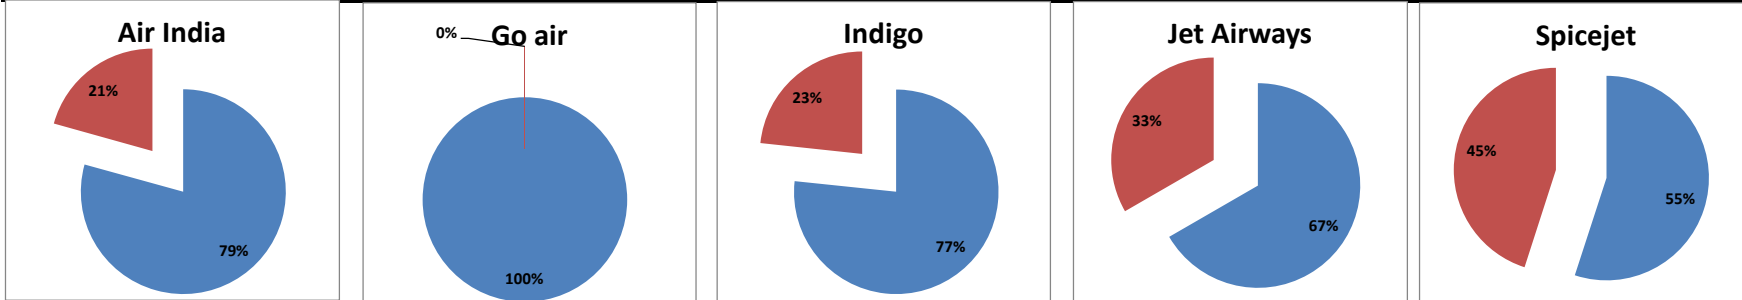

Delay percentage

Airport Name :- DELHI INTERNATIONAL AIRPORT PVT LIMITED. - Aug'14(Period :- 2100-0259) - {Departure}

Airline	Total Departures	Flights ontime (STD +/- 15 Min)	Flights Delayed (STD +/- 15 Min)	% On time	% delayed	Airline					Airport		Weather		ATC	Miscellaneous
						Passenger & baggage handling (IATA CODES 11-18)	Aircraft & Ramp Handling (IATA CODES 31-39)	Technical, automated equipment failure(IATA CODES 41-48)	Operations , crew(IATA CODES 61-69)	Reactionary reasons (IATA CODES 91-97)	Airport Facilites (IATA CODES - 87,89)	Airport Security (IATA CODES 85)	Destination airport below minima (IATA CODES 72)	Departure aerodrome Below minima (IATA CODES 71)	ATFM(IATA CODES 81-84)	IATA CODE-99
AI	29	23	6	79%	21%	0	0	0	1	5	0	0	0	0	0	0
G8	23	23	0	100%	0%	0	0	0	0	0	0	0	0	0	0	0
6E	30	23	7	77%	23%	0	0	0	1	6	0	0	0	0	0	0
9W&S2	36	24	12	67%	33%	0	0	1	2	8	1	0	0	0	0	0
SG	20	11	9	55%	45%	0	0	1	1	7	0	0	0	0	0	0
Total	138	104	34	75%	25%	0	0	2	5	26	1	0	0	0	0	0

On time percentage