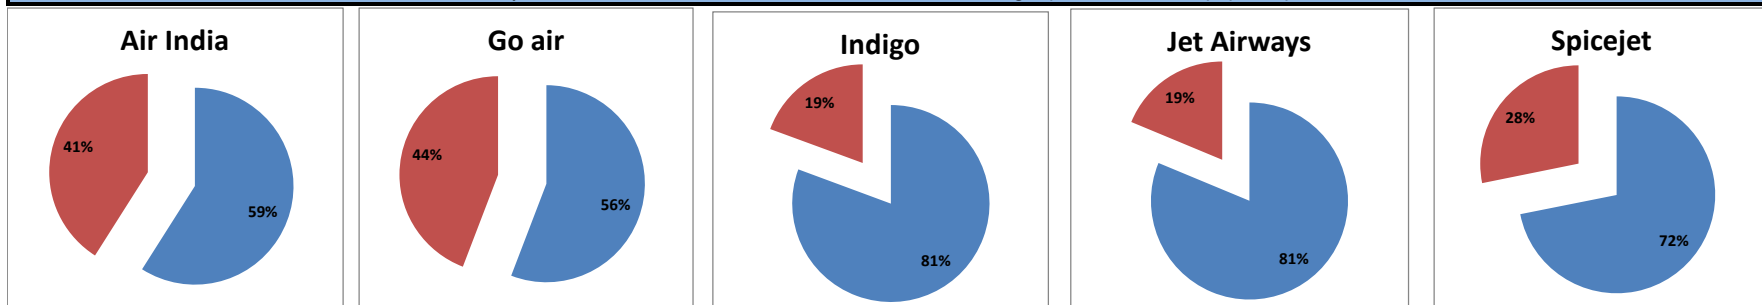

Airport Name :- DELHI INTERNATIONAL AIRPORT PVT LIMITED. - Aug'14(Period :- 1500-2059) - {Arrival}