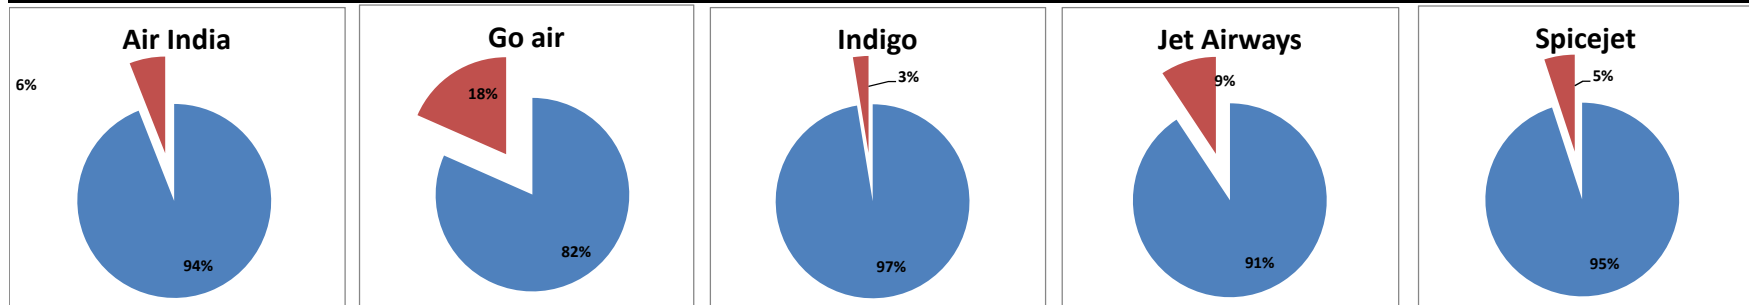

Airport Name :- DELHI INTERNATIONAL AIRPORT PVT LIMITED. - Aug'14(Period :- 0300-0859) - {Arrival}