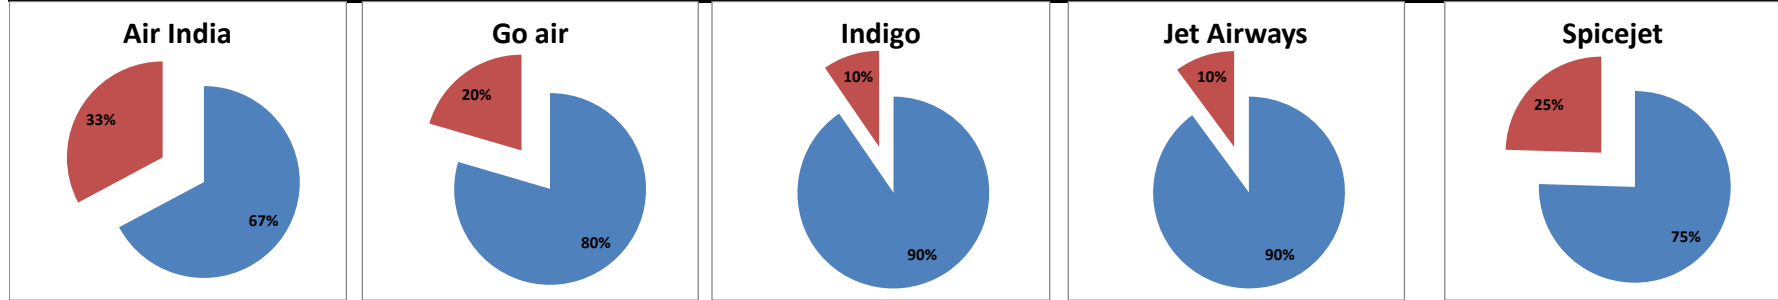

Airport Name :- DELHI INTERNATIONAL AIRPORT PVT LIMITED. - Aug'14(Period :- 0900-1459) - {Departure}

Airline	Total Departures	Flights ontime (STD +/- 15 Min)	Flights Delayed (STD +/- 15 Min)	% On time	% delayed	Airline					Airport		Weather		ATC	Miscellaneous
						Passenger & baggage handling (IATA CODES 11-18)	Aircraft & Ramp Handling (IATA CODES 31-39)	Technical, automated equipment failure(IATA CODES 41-48)	Operations , crew(IATA CODES 61-69)	Reactionary reasons (IATA CODES 91-97)	Airport Facilites (IATA CODES - 87,89)	Airport Security (IATA CODES 85)	Destination airport below minima (IATA CODES 72)	Departure aerodrome Below minima (IATA CODES 71)	ATFM(IATA CODES 81-84)	IATA CODE-99
AI	738	496	242	67%	33%	10	2	30	58	132	0	0	8	1	0	1
G8	308	245	63	80%	20%	2	0	1	2	54	2	0	0	2	0	0
6E	994	899	95	90%	10%	2	0	3	19	49	6	0	0	11	3	2
9W&S2	763	686	77	90%	10%	0	0	8	14	48	3	0	1	0	3	0
SG	591	446	145	75%	25%	0	0	31	19	77	2	0	5	5	5	1
Total	3394	2772	622	82%	18%	14	2	73	112	360	13	0	14	19	11	4