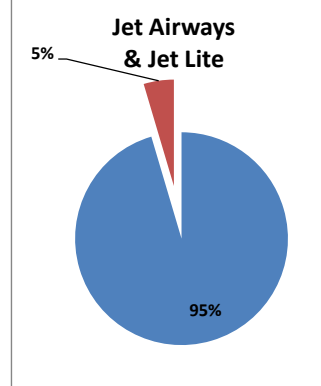

Airport Name :- DELHI INTERNATIONAL AIRPORT PVT LIMITED. - May'13

Airline	Total Departures	Flights ontime (STD +/- 15 Min)	Flights Delayed (STD +/- 15 Min)	% On time	% delayed	Airline					Airport		Weather		ATC	Miscellaneous
						Passenger & baggage handling (IATA CODES 11-18)	Aircraft & Ramp Handling (IATA CODES 31-39)	Technical, automated equipment failure(IATA CODES 41-48)	Operations, crew(IATA CODES 61-69)	Reactionary reasons (IATA CODES 91-97)	Airport Facilities (IATA CODES - 87,89)	Airport Security (IATA CODES 85)	Destination airport below minima (IATA CODES 72)	Departure aerodrome Below minima (IATA CODES 71)	ATFM(IATA CODES 81-84)	IATA CODE-99
AI	1852	1637	215	88%	12%	11	3	32	31	125	0	0	5	0	2	6
G8	864	767	97	89%	11%	2	0	2	2	86	0	0	3	1	0	1
6E	2144	2027	117	95%	5%	10	0	6	6	87	0	1	1	0	0	6
9W&S2	1975	1691	284	86%	14%	1	0	14	43	216	0	0	7	0	2	1
SG	1812	1409	403	78%	22%	15	4	119	29	218	1	0	3	3	2	9
Total	8647	7531	1116	87%	13%	39	7	173	111	732	1	1	19	4	6	23

On time percentage

Delayed percentage

Airport Name :- DELHI INTERNATIONAL AIRPORT PVT LIMITED. - May'13(Period :- 0300-0859)

Airline	Total Departures	Flights ontime (STD +/- 15 Min)	Flights Delayed (STD +/- 15 Min)	% On time	% delayed	Airline					Airport		Weather		ATC	Miscellaneous
						Passenger & baggage handling (IATA CODES 11-18)	Aircraft & Ramp Handling (IATA CODES 31-39)	Technical, automated equipment failure(IATA CODES 41-48)	Operations, crew(IATA CODES 61-69)	Reactionary reasons (IATA CODES 91-97)	Airport Facilites (IATA CODES - 87,89)	Airport Security (IATA CODES 85)	Destination airport below minima (IATA CODES 72)	Departure aerodrome Below minima (IATA CODES 71)	ATFM(IATA CODES 81-84)	IATA CODE-99
AI	519	496	23	96%	4%	4	0	8	7	3	0	0	1	0	0	0
G8	309	302	7	98%	2%	0	0	0	2	3	0	0	2	0	0	0
6E	605	600	5	99%	1%	0	0	2	2	0	0	0	1	0	0	0
9W&S2	458	437	21	95%	5%	0	0	4	8	5	0	0	4	0	0	0
SG	556	502	54	90%	10%	2	0	34	2	14	0	0	1	0	0	1
Total	2447	2337	110	96%	4%	6	0	48	21	25	0	0	9	0	0	1