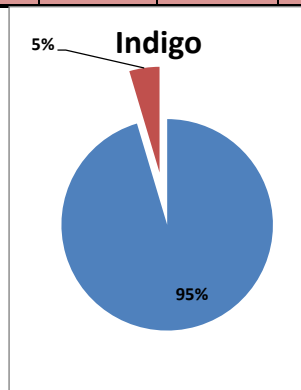

On time percentage

Delayed percentage

Airport Name :- DELHI INTERNATIONAL AIRPORT PVT LIMITED. - May'13(Period :- 0300-0859)

Airline	Total Departures	Flights ontime (STD +/- 15 Min)	Flights Delayed (STD +/- 15 Min)	% On time	% delayed	Airline					Airport		Weather		ATC	Miscellaneous
						Passenger & baggage handling (IATA CODES 11-18)	Aircraft & Ramp Handling (IATA CODES 31-39)	Technical, automated equipment failure(IATA CODES 41-48)	Operations, crew(IATA CODES 61-69)	Reactionary reasons (IATA CODES 91-97)	Airport Facilites (IATA CODES - 87,89)	Airport Security (IATA CODES 85)	Destination airport below minima (IATA CODES 72)	Departure aerodrome Below minima (IATA CODES 71)	ATFM(IATA CODES 81-84)	IATA CODE-99
AI	519	496	23	96%	4%	4	0	8	7	3	0	0	1	0	0	0
G8	309	302	7	98%	2%	0	0	0	2	3	0	0	2	0	0	0
6E	605	600	5	99%	1%	0	0	2	2	0	0	0	1	0	0	0
9W&S2	458	437	21	95%	5%	0	0	4	8	5	0	0	4	0	0	0
SG	556	502	54	90%	10%	2	0	34	2	14	0	0	1	0	0	1
Total	2447	2337	110	96%	4%	6	0	48	21	25	0	0	9	0	0	1

On time percentage

Delayed percentage

Airport Name :- DELHI INTERNATIONAL AIRPORT PVT LIMITED. - May'13(Period :- 0900-1459)

Airline	Total Departures	Flights ontime (STD +/- 15 Min)	Flights Delayed (STD +/- 15 Min)	% On time	% delayed	Airline					Airport		Weather		ATC	Miscellaneous
						Passenger & baggage handling (IATA CODES 11-18)	Aircraft & Ramp Handling (IATA CODES 31-39)	Technical, automated equipment failure(IATA CODES 41-48)	Operations , crew(IATA CODES 61-69)	Reactionary reasons (IATA CODES 91-97)	Airport Facilites (IATA CODES - 87,89)	Airport Security (IATA CODES 85)	Destination airport below minima (IATA CODES 72)	Departure aerodrome Below minima (IATA CODES 71)	ATFM(IATA CODES 81-84)	IATA CODE-99
AI	711	611	100	86%	14%	6	3	6	15	58	0	0	4	0	2	6
G8	247	224	23	91%	9%	0	0	1	0	20	0	0	1	0	0	1
6E	758	723	35	95%	5%	4	0	2	2	22	0	1	0	0	4	
9W&S2	844	721	123	85%	15%	0	0	4	15	99	0	0	3	0	2	0
SG	605	467	138	77%	23%	6	1	42	14	71	0	0	1	0	1	2
Total	3165	2746	419	87%	13%	16	4	55	46	270	0	1	9	0	5	13