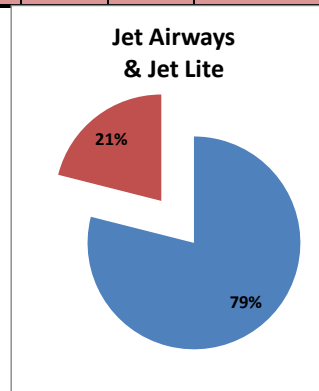

Airport Name :- DELHI INTERNATIONAL AIRPORT PVT LIMITED. - May'13(Period :- 1500-2059)

Airline	Total Departures	Flights ontime (STD +/- 15 Min)	Flights Delayed (STD +/- 15 Min)	% On time	% delayed	Airline					Airport		Weather		ATC	Miscellaneous
						Passenger & baggage handling (IATA CODES 11-18)	Aircraft & Ramp Handling (IATA CODES 31-39)	Technical, automated equipment failure(IATA CODES 41-48)	Operations , crew(IATA CODES 61-69)	Reactionary reasons (IATA CODES 91-97)	Airport Facilites (IATA CODES - 87,89)	Airport Security (IATA CODES 85)	Destination airport below minima (IATA CODES 72)	Departure aerodrome Below minima (IATA CODES 71)	ATFM(IATA CODES 81-84)	IATA CODE-99
AI	588	502	86	85%	15%	1	0	18	9	58	0	0	0	0	0	0
G8	277	224	53	81%	19%	2	0	1	0	49	0	0	0	1	0	0
6E	781	704	77	90%	10%	6	0	2	2	65	0	0	0	0	0	2
9W&S2	665	525	140	79%	21%	1	0	6	20	112	0	0	0	0	0	1
SG	619	424	195	68%	32%	7	3	41	13	119	1	0	1	3	1	6
Total	2930	2379	551	81%	19%	17	3	68	44	403	1	0	1	4	1	9

On time percentage

Delayed percentage