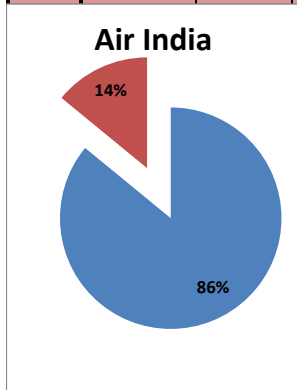

On time percentage

Delayed percentage

Airport Name :- DELHI INTERNATIONAL AIRPORT PVT LIMITED. - May'13(Period :- 0300-0859)

Airline	Total Departures	Flights ontime (STD +/- 15 Min)	Flights Delayed (STD +/- 15 Min)	% On time	% delayed	Airline					Airport		Weather		ATC	Miscellaneous
						Passenger & baggage handling (IATA CODES 11-18)	Aircraft & Ramp Handling (IATA CODES 31-39)	Technical, automated equipment failure(IATA CODES 41-48)	Operations, crew(IATA CODES 61-69)	Reactionary reasons (IATA CODES 91-97)	Airport Facilites (IATA CODES - 87,89)	Airport Security (IATA CODES 85)	Destination airport below minima (IATA CODES 72)	Departure aerodrome Below minima (IATA CODES 71)	ATFM(IATA CODES 81-84)	IATA CODE-99
AI	519	496	23	96%	4%	4	0	8	7	3	0	0	1	0	0	0
G8	309	302	7	98%	2%	0	0	0	2	3	0	0	2	0	0	0
6E	605	600	5	99%	1%	0	0	2	2	0	0	0	1	0	0	0
9W&S2	458	437	21	95%	5%	0	0	4	8	5	0	0	4	0	0	0
SG	556	502	54	90%	10%	2	0	34	2	14	0	0	1	0	0	1
Total	2447	2337	110	96%	4%	6	0	48	21	25	0	0	9	0	0	1

On time percentage

Delayed percentage

Airport Name :- DELHI INTERNATIONAL AIRPORT PVT LIMITED. - May'13(Period :- 0900-1459)

Airline	Total Departures	Flights ontime (STD +/- 15 Min)	Flights Delayed (STD +/- 15 Min)	% On time	% delayed	Airline					Airport		Weather		ATC	Miscellaneous
						Passenger & baggage handling (IATA CODES 11-18)	Aircraft & Ramp Handling (IATA CODES 31-39)	Technical, automated equipment failure(IATA CODES 41-48)	Operations , crew(IATA CODES 61-69)	Reactionary reasons (IATA CODES 91-97)	Airport Facilites (IATA CODES - 87,89)	Airport Security (IATA CODES 85)	Destination airport below minima (IATA CODES 72)	Departure aerodrome Below minima (IATA CODES 71)	ATFM(IATA CODES 81-84)	IATA CODE-99
AI	711	611	100	86%	14%	6	3	6	15	58	0	0	4	0	2	6
G8	247	224	23	91%	9%	0	0	1	0	20	0	0	1	0	0	1
6E	758	723	35	95%	5%	4	0	2	2	22	0	1	0	0	4	
9W&S2	844	721	123	85%	15%	0	0	4	15	99	0	0	3	0	2	0
SG	605	467	138	77%	23%	6	1	42	14	71	0	0	1	0	1	2
Total	3165	2746	419	87%	13%	16	4	55	46	270	0	1	9	0	5	13