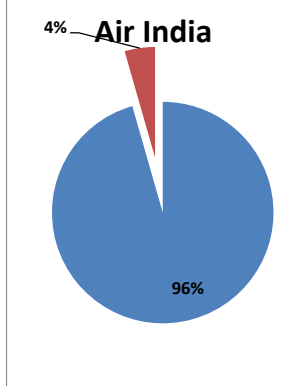

Airport Name :- DELHI INTERNATIONAL AIRPORT PVT LIMITED. - May'13

Airline	Total Departures	Flights ontime (STD +/- 15 Min)	Flights Delayed (STD +/- 15 Min)	% On time	% delayed	Airline					Airport		Weather		ATC	Miscellaneous
						Passenger & baggage handling (IATA CODES 11-18)	Aircraft & Ramp Handling (IATA CODES 31-39)	Technical, automated equipment failure(IATA CODES 41-48)	Operations, crew(IATA CODES 61-69)	Reactionary reasons (IATA CODES 91-97)	Airport Facilities (IATA CODES - 87,89)	Airport Security (IATA CODES 85)	Destination airport below minima (IATA CODES 72)	Departure aerodrome Below minima (IATA CODES 71)	ATFM(IATA CODES 81-84)	IATA CODE-99
AI	1852	1637	215	88%	12%	11	3	32	31	125	0	0	5	0	2	6
G8	864	767	97	89%	11%	2	0	2	2	86	0	0	3	1	0	1
6E	2144	2027	117	95%	5%	10	0	6	6	87	0	1	1	0	0	6
9W&S2	1975	1691	284	86%	14%	1	0	14	43	216	0	0	7	0	2	1
SG	1812	1409	403	78%	22%	15	4	119	29	218	1	0	3	3	2	9
Total	8647	7531	1116	87%	13%	39	7	173	111	732	1	1	19	4	6	23

On time percentage

Delayed percentage

Airport Name :- DELHI INTERNATIONAL AIRPORT PVT LIMITED. - May'13(Period :- 0300-0859)

Airline	Total Departures	Flights ontime (STD +/- 15 Min)	Flights Delayed (STD +/- 15 Min)	% On time	% delayed	Airline					Airport		Weather		ATC	Miscellaneous
						Passenger & baggage handling (IATA CODES 11-18)	Aircraft & Ramp Handling (IATA CODES 31-39)	Technical, automated equipment failure(IATA CODES 41-48)	Operations, crew(IATA CODES 61-69)	Reactionary reasons (IATA CODES 91-97)	Airport Facilites (IATA CODES - 87,89)	Airport Security (IATA CODES 85)	Destination airport below minima (IATA CODES 72)	Departure aerodrome Below minima (IATA CODES 71)	ATFM(IATA CODES 81-84)	IATA CODE-99
AI	519	496	23	96%	4%	4	0	8	7	3	0	0	1	0	0	0
G8	309	302	7	98%	2%	0	0	0	2	3	0	0	2	0	0	0
6E	605	600	5	99%	1%	0	0	2	2	0	0	0	1	0	0	0
9W&S2	458	437	21	95%	5%	0	0	4	8	5	0	0	4	0	0	0
SG	556	502	54	90%	10%	2	0	34	2	14	0	0	1	0	0	1
Total	2447	2337	110	96%	4%	6	0	48	21	25	0	0	9	0	0	1