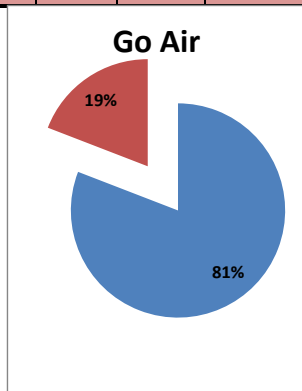

Airport Name :- DELHI INTERNATIONAL AIRPORT PVT LIMITED. - May'13(Period :- 1500-2059)

Airline	Total Departures	Flights ontime (STD +/- 15 Min)	Flights Delayed (STD +/- 15 Min)	% On time	% delayed	Airline					Airport		Weather		ATC	Miscellaneous
						Passenger & baggage handling (IATA CODES 11-18)	Aircraft & Ramp Handling (IATA CODES 31-39)	Technical, automated equipment failure(IATA CODES 41-48)	Operations , crew(IATA CODES 61-69)	Reactionary reasons (IATA CODES 91-97)	Airport Facilites (IATA CODES - 87,89)	Airport Security (IATA CODES 85)	Destination airport below minima (IATA CODES 72)	Departure aerodrome Below minima (IATA CODES 71)	ATFM(IATA CODES 81-84)	IATA CODE-99
AI	588	502	86	85%	15%	1	0	18	9	58	0	0	0	0	0	0
G8	277	224	53	81%	19%	2	0	1	0	49	0	0	0	1	0	0
6E	781	704	77	90%	10%	6	0	2	2	65	0	0	0	0	0	2
9W&S2	665	525	140	79%	21%	1	0	6	20	112	0	0	0	0	0	1
SG	619	424	195	68%	32%	7	3	41	13	119	1	0	1	3	1	6
Total	2930	2379	551	81%	19%	17	3	68	44	403	1	0	1	4	1	9

On time percentage

Delayed percentage