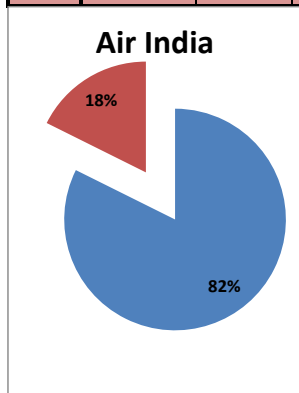

Airport Name :- DELHI INTERNATIONAL AIRPORT PVT LIMITED. - May'13(Period :- 2100-0259)

Airline	Total Departures	Flights ontime (STD +/- 15 Min)	Flights Delayed (STD +/- 15 Min)	% On time	% delayed	Airline					Airport		Weather		ATC	Miscellaneous
						Passenger & baggage handling (IATA CODES 11-18)	Aircraft & Ramp Handling (IATA CODES 31-39)	Technical, automated equipment failure(IATA CODES 41-48)	Operations, crew(IATA CODES 61-69)	Reactionary reasons (IATA CODES 91-97)	Airport Facilities (IATA CODES - 87,89)	Airport Security (IATA CODES 85)	Destination airport below minima (IATA CODES 72)	Departure aerodrome Below minima (IATA CODES 71)	ATFM(IATA CODES 81-84)	IATA CODE-99
AI	34	28	6	82%	18%	0	0	0	0	6	0	0	0	0	0	0
G8	31	17	14	55%	45%	0	0	0	0	14	0	0	0	0	0	0
6E	0	0	0	0%	0%	0	0	0	0	0	0	0	0	0	0	0
9W&S2	8	8	0	100%	0%	0	0	0	0	0	0	0	0	0	0	0
SG	32	16	16	50%	50%	0	0	2	0	14	0	0	0	0	0	0
Total	105	69	36	66%	34%	0	0	2	0	34	0	0	0	0	0	0

On time percentage

Delayed percentage