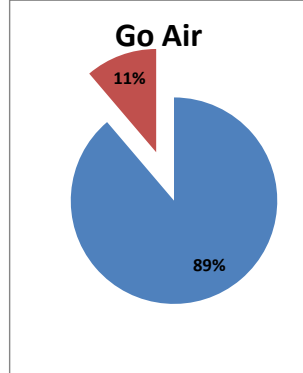

Airport Name :- DELHI INTERNATIONAL AIRPORT PVT LIMITED. - May'13

Airline	Total Departures	Flights ontime (STD +/- 15 Min)	Flights Delayed (STD +/- 15 Min)	% On time	% delayed	Airline					Airport		Weather		ATC	Miscellaneous
						Passenger & baggage handling (IATA CODES 11-18)	Aircraft & Ramp Handling (IATA CODES 31-39)	Technical, automated equipment failure(IATA CODES 41-48)	Operations, crew(IATA CODES 61-69)	Reactionary reasons (IATA CODES 91-97)	Airport Facilities (IATA CODES - 87,89)	Airport Security (IATA CODES 85)	Destination airport below minima (IATA CODES 72)	Departure aerodrome Below minima (IATA CODES 71)	ATFM(IATA CODES 81-84)	IATA CODE-99
AI	1852	1637	215	88%	12%	11	3	32	31	125	0	0	5	0	2	6
G8	864	767	97	89%	11%	2	0	2	2	86	0	0	3	1	0	1
6E	2144	2027	117	95%	5%	10	0	6	6	87	0	1	1	0	0	6
9W&S2	1975	1691	284	86%	14%	1	0	14	43	216	0	0	7	0	2	1
SG	1812	1409	403	78%	22%	15	4	119	29	218	1	0	3	3	2	9
Total	8647	7531	1116	87%	13%	39	7	173	111	732	1	1	19	4	6	23

On time percentage

Delayed percentage

Airport Name :- DELHI INTERNATIONAL AIRPORT PVT LIMITED. - May'13(Period :- 0300-0859)

Airline	Total Departures	Flights ontime (STD +/- 15 Min)	Flights Delayed (STD +/- 15 Min)	% On time	% delayed	Airline					Airport		Weather		ATC	Miscellaneous
						Passenger & baggage handling (IATA CODES 11-18)	Aircraft & Ramp Handling (IATA CODES 31-39)	Technical, automated equipment failure(IATA CODES 41-48)	Operations, crew(IATA CODES 61-69)	Reactionary reasons (IATA CODES 91-97)	Airport Facilites (IATA CODES - 87,89)	Airport Security (IATA CODES 85)	Destination airport below minima (IATA CODES 72)	Departure aerodrome Below minima (IATA CODES 71)	ATFM(IATA CODES 81-84)	IATA CODE-99
AI	519	496	23	96%	4%	4	0	8	7	3	0	0	1	0	0	0
G8	309	302	7	98%	2%	0	0	0	2	3	0	0	2	0	0	0
6E	605	600	5	99%	1%	0	0	2	2	0	0	0	1	0	0	0
9W&S2	458	437	21	95%	5%	0	0	4	8	5	0	0	4	0	0	0
SG	556	502	54	90%	10%	2	0	34	2	14	0	0	1	0	0	1
Total	2447	2337	110	96%	4%	6	0	48	21	25	0	0	9	0	0	1