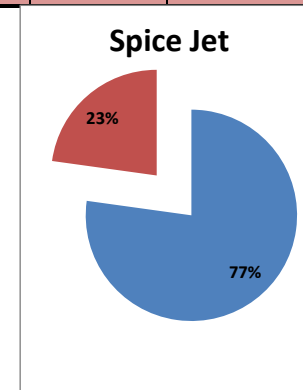

On time percentage

Delayed percentage

Airport Name :- DELHI INTERNATIONAL AIRPORT PVT LIMITED. - May'13(Period :- 0300-0859)

Airline	Total Departures	Flights ontime (STD +/- 15 Min)	Flights Delayed (STD +/- 15 Min)	% On time	% delayed	Airline					Airport		Weather		ATC	Miscellaneous
						Passenger & baggage handling (IATA CODES 11-18)	Aircraft & Ramp Handling (IATA CODES 31-39)	Technical, automated equipment failure(IATA CODES 41-48)	Operations, crew(IATA CODES 61-69)	Reactionary reasons (IATA CODES 91-97)	Airport Facilites (IATA CODES - 87,89)	Airport Security (IATA CODES 85)	Destination airport below minima (IATA CODES 72)	Departure aerodrome Below minima (IATA CODES 71)	ATFM(IATA CODES 81-84)	IATA CODE-99
AI	519	496	23	96%	4%	4	0	8	7	3	0	0	1	0	0	0
G8	309	302	7	98%	2%	0	0	0	2	3	0	0	2	0	0	0
6E	605	600	5	99%	1%	0	0	2	2	0	0	0	1	0	0	0
9W&S2	458	437	21	95%	5%	0	0	4	8	5	0	0	4	0	0	0
SG	556	502	54	90%	10%	2	0	34	2	14	0	0	1	0	0	1
Total	2447	2337	110	96%	4%	6	0	48	21	25	0	0	9	0	0	1

On time percentage

Delayed percentage

Airport Name :- DELHI INTERNATIONAL AIRPORT PVT LIMITED. - May'13(Period :- 0900-1459)

Airline	Total Departures	Flights ontime (STD +/- 15 Min)	Flights Delayed (STD +/- 15 Min)	% On time	% delayed	Airline					Airport		Weather		ATC	Miscellaneous
						Passenger & baggage handling (IATA CODES 11-18)	Aircraft & Ramp Handling (IATA CODES 31-39)	Technical, automated equipment failure(IATA CODES 41-48)	Operations , crew(IATA CODES 61-69)	Reactionary reasons (IATA CODES 91-97)	Airport Facilites (IATA CODES - 87,89)	Airport Security (IATA CODES 85)	Destination airport below minima (IATA CODES 72)	Departure aerodrome Below minima (IATA CODES 71)	ATFM(IATA CODES 81-84)	IATA CODE-99
AI	711	611	100	86%	14%	6	3	6	15	58	0	0	4	0	2	6
G8	247	224	23	91%	9%	0	0	1	0	20	0	0	1	0	0	1
6E	758	723	35	95%	5%	4	0	2	2	22	0	1	0	0	4	
9W&S2	844	721	123	85%	15%	0	0	4	15	99	0	0	3	0	2	0
SG	605	467	138	77%	23%	6	1	42	14	71	0	0	1	0	1	2
Total	3165	2746	419	87%	13%	16	4	55	46	270	0	1	9	0	5	13