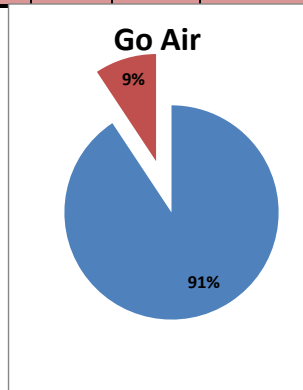

On time percentage

Delayed percentage

Airport Name :- DELHI INTERNATIONAL AIRPORT PVT LIMITED. - May'13(Period :- 0300-0859)

Airline	Total Departures	Flights ontime (STD +/- 15 Min)	Flights Delayed (STD +/- 15 Min)	% On time	% delayed	Airline					Airport		Weather		ATC	Miscellaneous
						Passenger & baggage handling (IATA CODES 11-18)	Aircraft & Ramp Handling (IATA CODES 31-39)	Technical, automated equipment failure(IATA CODES 41-48)	Operations, crew(IATA CODES 61-69)	Reactionary reasons (IATA CODES 91-97)	Airport Facilites (IATA CODES - 87,89)	Airport Security (IATA CODES 85)	Destination airport below minima (IATA CODES 72)	Departure aerodrome Below minima (IATA CODES 71)	ATFM(IATA CODES 81-84)	IATA CODE-99
AI	519	496	23	96%	4%	4	0	8	7	3	0	0	1	0	0	0
G8	309	302	7	98%	2%	0	0	0	2	3	0	0	2	0	0	0
6E	605	600	5	99%	1%	0	0	2	2	0	0	0	1	0	0	0
9W&S2	458	437	21	95%	5%	0	0	4	8	5	0	0	4	0	0	0
SG	556	502	54	90%	10%	2	0	34	2	14	0	0	1	0	0	1
Total	2447	2337	110	96%	4%	6	0	48	21	25	0	0	9	0	0	1

On time percentage

Delayed percentage

Airport Name :- DELHI INTERNATIONAL AIRPORT PVT LIMITED. - May'13(Period :- 0900-1459)

Airline	Total Departures	Flights ontime (STD +/- 15 Min)	Flights Delayed (STD +/- 15 Min)	% On time	% delayed	Airline					Airport		Weather		ATC	Miscellaneous
						Passenger & baggage handling (IATA CODES 11-18)	Aircraft & Ramp Handling (IATA CODES 31-39)	Technical, automated equipment failure(IATA CODES 41-48)	Operations , crew(IATA CODES 61-69)	Reactionary reasons (IATA CODES 91-97)	Airport Facilites (IATA CODES - 87,89)	Airport Security (IATA CODES 85)	Destination airport below minima (IATA CODES 72)	Departure aerodrome Below minima (IATA CODES 71)	ATFM(IATA CODES 81-84)	IATA CODE-99
AI	711	611	100	86%	14%	6	3	6	15	58	0	0	4	0	2	6
G8	247	224	23	91%	9%	0	0	1	0	20	0	0	1	0	0	1
6E	758	723	35	95%	5%	4	0	2	2	22	0	1	0	0	4	
9W&S2	844	721	123	85%	15%	0	0	4	15	99	0	0	3	0	2	0
SG	605	467	138	77%	23%	6	1	42	14	71	0	0	1	0	1	2
Total	3165	2746	419	87%	13%	16	4	55	46	270	0	1	9	0	5	13