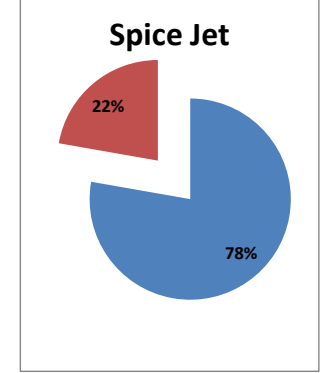

Airport Name :- DELHI INTERNATIONAL AIRPORT PVT LIMITED. - May'13

Airline	Total Departures	Flights ontime (STD +/- 15 Min)	Flights Delayed (STD +/- 15 Min)	% On time	% delayed	Airline					Airport		Weather		ATC	Miscellaneous
						Passenger & baggage handling (IATA CODES 11-18)	Aircraft & Ramp Handling (IATA CODES 31-39)	Technical, automated equipment failure(IATA CODES 41-48)	Operations, crew(IATA CODES 61-69)	Reactionary reasons (IATA CODES 91-97)	Airport Facilities (IATA CODES - 87,89)	Airport Security (IATA CODES 85)	Destination airport below minima (IATA CODES 72)	Departure aerodrome Below minima (IATA CODES 71)	ATFM(IATA CODES 81-84)	IATA CODE-99
AI	1852	1637	215	88%	12%	11	3	32	31	125	0	0	5	0	2	6
G8	864	767	97	89%	11%	2	0	2	2	86	0	0	3	1	0	1
6E	2144	2027	117	95%	5%	10	0	6	6	87	0	1	1	0	0	6
9W&S2	1975	1691	284	86%	14%	1	0	14	43	216	0	0	7	0	2	1
SG	1812	1409	403	78%	22%	15	4	119	29	218	1	0	3	3	2	9
Total	8647	7531	1116	87%	13%	39	7	173	111	732	1	1	19	4	6	23