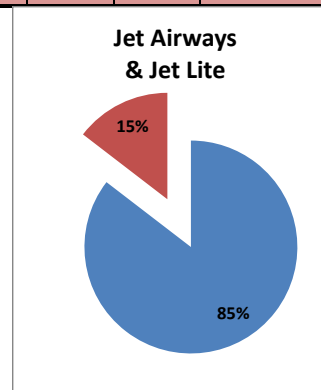

On time percentage

Delayed percentage

Airport Name :- DELHI INTERNATIONAL AIRPORT PVT LIMITED. - May'13(Period :- 0300-0859)

Airline	Total Departures	Flights ontime (STD +/- 15 Min)	Flights Delayed (STD +/- 15 Min)	% On time	% delayed	Airline					Airport		Weather		ATC	Miscellaneous
						Passenger & baggage handling (IATA CODES 11-18)	Aircraft & Ramp Handling (IATA CODES 31-39)	Technical, automated equipment failure(IATA CODES 41-48)	Operations, crew(IATA CODES 61-69)	Reactionary reasons (IATA CODES 91-97)	Airport Facilites (IATA CODES - 87,89)	Airport Security (IATA CODES 85)	Destination airport below minima (IATA CODES 72)	Departure aerodrome Below minima (IATA CODES 71)	ATFM(IATA CODES 81-84)	IATA CODE-99
AI	519	496	23	96%	4%	4	0	8	7	3	0	0	1	0	0	0
G8	309	302	7	98%	2%	0	0	0	2	3	0	0	2	0	0	0
6E	605	600	5	99%	1%	0	0	2	2	0	0	0	1	0	0	0
9W&S2	458	437	21	95%	5%	0	0	4	8	5	0	0	4	0	0	0
SG	556	502	54	90%	10%	2	0	34	2	14	0	0	1	0	0	1
Total	2447	2337	110	96%	4%	6	0	48	21	25	0	0	9	0	0	1

On time percentage

Delayed percentage

Airport Name :- DELHI INTERNATIONAL AIRPORT PVT LIMITED. - May'13(Period :- 0900-1459)

Airline	Total Departures	Flights ontime (STD +/- 15 Min)	Flights Delayed (STD +/- 15 Min)	% On time	% delayed	Airline					Airport		Weather		ATC	Miscellaneous
						Passenger & baggage handling (IATA CODES 11-18)	Aircraft & Ramp Handling (IATA CODES 31-39)	Technical, automated equipment failure(IATA CODES 41-48)	Operations , crew(IATA CODES 61-69)	Reactionary reasons (IATA CODES 91-97)	Airport Facilites (IATA CODES - 87,89)	Airport Security (IATA CODES 85)	Destination airport below minima (IATA CODES 72)	Departure aerodrome Below minima (IATA CODES 71)	ATFM(IATA CODES 81-84)	IATA CODE-99
AI	711	611	100	86%	14%	6	3	6	15	58	0	0	4	0	2	6
G8	247	224	23	91%	9%	0	0	1	0	20	0	0	1	0	0	1
6E	758	723	35	95%	5%	4	0	2	2	22	0	1	0	0	4	
9W&S2	844	721	123	85%	15%	0	0	4	15	99	0	0	3	0	2	0
SG	605	467	138	77%	23%	6	1	42	14	71	0	0	1	0	1	2
Total	3165	2746	419	87%	13%	16	4	55	46	270	0	1	9	0	5	13