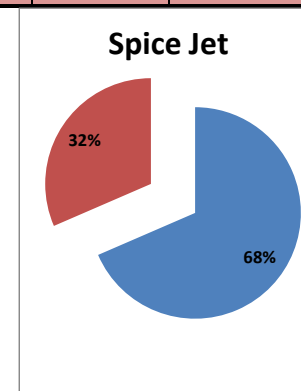

Airport Name :- DELHI INTERNATIONAL AIRPORT PVT LIMITED. - May'13(Period :- 1500-2059)

Airline	Total Departures	Flights ontime (STD +/- 15 Min)	Flights Delayed (STD +/- 15 Min)	% On time	% delayed	Airline					Airport		Weather		ATC	Miscellaneous
						Passenger & baggage handling (IATA CODES 11-18)	Aircraft & Ramp Handling (IATA CODES 31-39)	Technical, automated equipment failure(IATA CODES 41-48)	Operations , crew(IATA CODES 61-69)	Reactionary reasons (IATA CODES 91-97)	Airport Facilites (IATA CODES - 87,89)	Airport Security (IATA CODES 85)	Destination airport below minima (IATA CODES 72)	Departure aerodrome Below minima (IATA CODES 71)	ATFM(IATA CODES 81-84)	IATA CODE-99
AI	588	502	86	85%	15%	1	0	18	9	58	0	0	0	0	0	0
G8	277	224	53	81%	19%	2	0	1	0	49	0	0	0	1	0	0
6E	781	704	77	90%	10%	6	0	2	2	65	0	0	0	0	0	2
9W&S2	665	525	140	79%	21%	1	0	6	20	112	0	0	0	0	0	1
SG	619	424	195	68%	32%	7	3	41	13	119	1	0	1	3	1	6
Total	2930	2379	551	81%	19%	17	3	68	44	403	1	0	1	4	1	9

On time percentage

Delayed percentage