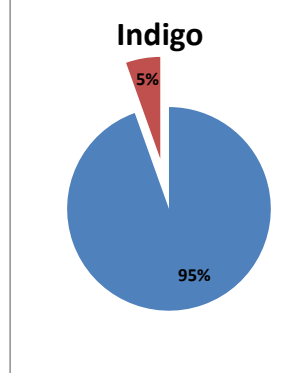

Airport Name :- DELHI INTERNATIONAL AIRPORT PVT LIMITED. - May'13

Airline	Total Departures	Flights ontime (STD +/- 15 Min)	Flights Delayed (STD +/- 15 Min)	% On time	% delayed	Airline					Airport		Weather		ATC	Miscellaneous
						Passenger & baggage handling (IATA CODES 11-18)	Aircraft & Ramp Handling (IATA CODES 31-39)	Technical, automated equipment failure(IATA CODES 41-48)	Operations, crew(IATA CODES 61-69)	Reactionary reasons (IATA CODES 91-97)	Airport Facilities (IATA CODES - 87,89)	Airport Security (IATA CODES 85)	Destination airport below minima (IATA CODES 72)	Departure aerodrome Below minima (IATA CODES 71)	ATFM(IATA CODES 81-84)	IATA CODE-99
AI	1852	1637	215	88%	12%	11	3	32	31	125	0	0	5	0	2	6
G8	864	767	97	89%	11%	2	0	2	2	86	0	0	3	1	0	1
6E	2144	2027	117	95%	5%	10	0	6	6	87	0	1	1	0	0	6
9W&S2	1975	1691	284	86%	14%	1	0	14	43	216	0	0	7	0	2	1
SG	1812	1409	403	78%	22%	15	4	119	29	218	1	0	3	3	2	9
Total	8647	7531	1116	87%	13%	39	7	173	111	732	1	1	19	4	6	23

On time percentage

Delayed percentage

Airport Name :- DELHI INTERNATIONAL AIRPORT PVT LIMITED. - May'13(Period :- 0300-0859)

Airline	Total Departures	Flights ontime (STD +/- 15 Min)	Flights Delayed (STD +/- 15 Min)	% On time	% delayed	Airline					Airport		Weather		ATC	Miscellaneous
						Passenger & baggage handling (IATA CODES 11-18)	Aircraft & Ramp Handling (IATA CODES 31-39)	Technical, automated equipment failure(IATA CODES 41-48)	Operations, crew(IATA CODES 61-69)	Reactionary reasons (IATA CODES 91-97)	Airport Facilites (IATA CODES - 87,89)	Airport Security (IATA CODES 85)	Destination airport below minima (IATA CODES 72)	Departure aerodrome Below minima (IATA CODES 71)	ATFM(IATA CODES 81-84)	IATA CODE-99
AI	519	496	23	96%	4%	4	0	8	7	3	0	0	1	0	0	0
G8	309	302	7	98%	2%	0	0	0	2	3	0	0	2	0	0	0
6E	605	600	5	99%	1%	0	0	2	2	0	0	0	1	0	0	0
9W&S2	458	437	21	95%	5%	0	0	4	8	5	0	0	4	0	0	0
SG	556	502	54	90%	10%	2	0	34	2	14	0	0	1	0	0	1
Total	2447	2337	110	96%	4%	6	0	48	21	25	0	0	9	0	0	1