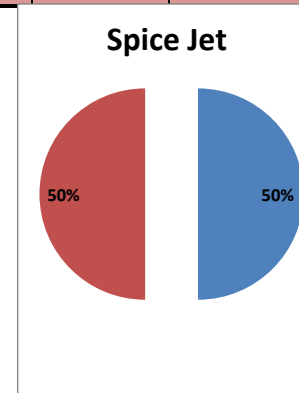

Airport Name :- DELHI INTERNATIONAL AIRPORT PVT LIMITED. - May'13(Period :- 2100-0259)

Airline	Total Departures	Flights ontime (STD +/- 15 Min)	Flights Delayed (STD +/- 15 Min)	% On time	% delayed	Airline					Airport		Weather		ATC	Miscellaneous
						Passenger & baggage handling (IATA CODES 11-18)	Aircraft & Ramp Handling (IATA CODES 31-39)	Technical, automated equipment failure(IATA CODES 41-48)	Operations, crew(IATA CODES 61-69)	Reactionary reasons (IATA CODES 91-97)	Airport Facilities (IATA CODES - 87,89)	Airport Security (IATA CODES 85)	Destination airport below minima (IATA CODES 72)	Departure aerodrome Below minima (IATA CODES 71)	ATFM(IATA CODES 81-84)	IATA CODE-99
AI	34	28	6	82%	18%	0	0	0	0	6	0	0	0	0	0	0
G8	31	17	14	55%	45%	0	0	0	0	14	0	0	0	0	0	0
6E	0	0	0	0%	0%	0	0	0	0	0	0	0	0	0	0	0
9W&S2	8	8	0	100%	0%	0	0	0	0	0	0	0	0	0	0	0
SG	32	16	16	50%	50%	0	0	2	0	14	0	0	0	0	0	0
Total	105	69	36	66%	34%	0	0	2	0	34	0	0	0	0	0	0

On time percentage

Delayed percentage