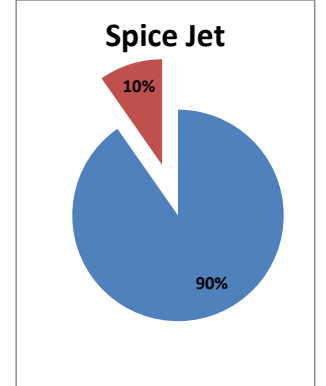

Airport Name :- DELHI INTERNATIONAL AIRPORT PVT LIMITED. - May'13(Period :- 0300-0859)

Airline	Total Departures	Flights ontime (STD +/- 15 Min)	Flights Delayed (STD +/- 15 Min)	% On time	% delayed	Airline					Airport		Weather		ATC	Miscellaneous
						Passenger & baggage handling (IATA CODES 11-18)	Aircraft & Ramp Handling (IATA CODES 31-39)	Technical, automated equipment failure(IATA CODES 41-48)	Operations, crew(IATA CODES 61-69)	Reactionary reasons (IATA CODES 91-97)	Airport Facilites (IATA CODES - 87,89)	Airport Security (IATA CODES 85)	Destination airport below minima (IATA CODES 72)	Departure aerodrome Below minima (IATA CODES 71)	ATFM(IATA CODES 81-84)	IATA CODE-99
AI	519	496	23	96%	4%	4	0	8	7	3	0	0	1	0	0	0
G8	309	302	7	98%	2%	0	0	0	2	3	0	0	2	0	0	0
6E	605	600	5	99%	1%	0	0	2	2	0	0	0	1	0	0	0
9W&S2	458	437	21	95%	5%	0	0	4	8	5	0	0	4	0	0	0
SG	556	502	54	90%	10%	2	0	34	2	14	0	0	1	0	0	1
Total	2447	2337	110	96%	4%	6	0	48	21	25	0	0	9	0	0	1

Delayed percentage