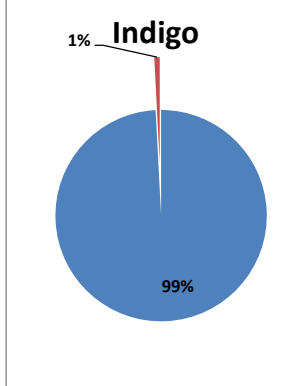

Airport Name :- DELHI INTERNATIONAL AIRPORT PVT LIMITED. - May'13

Airline	Total Departures	Flights ontime (STD +/- 15 Min)	Flights Delayed (STD +/- 15 Min)	% On time	% delayed	Airline					Airport		Weather		ATC	Miscellaneous
						Passenger & baggage handling (IATA CODES 11-18)	Aircraft & Ramp Handling (IATA CODES 31-39)	Technical, automated equipment failure(IATA CODES 41-48)	Operations, crew(IATA CODES 61-69)	Reactionary reasons (IATA CODES 91-97)	Airport Facilities (IATA CODES - 87,89)	Airport Security (IATA CODES 85)	Destination airport below minima (IATA CODES 72)	Departure aerodrome Below minima (IATA CODES 71)	ATFM(IATA CODES 81-84)	IATA CODE-99
AI	1852	1637	215	88%	12%	11	3	32	31	125	0	0	5	0	2	6
G8	864	767	97	89%	11%	2	0	2	2	86	0	0	3	1	0	1
6E	2144	2027	117	95%	5%	10	0	6	6	87	0	1	1	0	0	6
9W&S2	1975	1691	284	86%	14%	1	0	14	43	216	0	0	7	0	2	1
SG	1812	1409	403	78%	22%	15	4	119	29	218	1	0	3	3	2	9
Total	8647	7531	1116	87%	13%	39	7	173	111	732	1	1	19	4	6	23

On time percentage

Delayed percentage

Airport Name :- DELHI INTERNATIONAL AIRPORT PVT LIMITED. - May'13(Period :- 0300-0859)

Airline	Total Departures	Flights ontime (STD +/- 15 Min)	Flights Delayed (STD +/- 15 Min)	% On time	% delayed	Airline					Airport		Weather		ATC	Miscellaneous
						Passenger & baggage handling (IATA CODES 11-18)	Aircraft & Ramp Handling (IATA CODES 31-39)	Technical, automated equipment failure(IATA CODES 41-48)	Operations, crew(IATA CODES 61-69)	Reactionary reasons (IATA CODES 91-97)	Airport Facilites (IATA CODES - 87,89)	Airport Security (IATA CODES 85)	Destination airport below minima (IATA CODES 72)	Departure aerodrome Below minima (IATA CODES 71)	ATFM(IATA CODES 81-84)	IATA CODE-99
AI	519	496	23	96%	4%	4	0	8	7	3	0	0	1	0	0	0
G8	309	302	7	98%	2%	0	0	0	2	3	0	0	2	0	0	0
6E	605	600	5	99%	1%	0	0	2	2	0	0	0	1	0	0	0
9W&S2	458	437	21	95%	5%	0	0	4	8	5	0	0	4	0	0	0
SG	556	502	54	90%	10%	2	0	34	2	14	0	0	1	0	0	1
Total	2447	2337	110	96%	4%	6	0	48	21	25	0	0	9	0	0	1