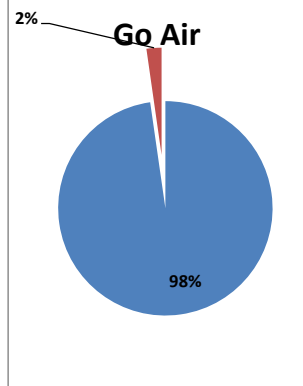

Airport Name :- DELHI INTERNATIONAL AIRPORT PVT LIMITED. - May'13

Airline	Total Departures	Flights ontime (STD +/- 15 Min)	Flights Delayed (STD +/- 15 Min)	% On time	% delayed	Airline					Airport		Weather		ATC	Miscellaneous
						Passenger & baggage handling (IATA CODES 11-18)	Aircraft & Ramp Handling (IATA CODES 31-39)	Technical, automated equipment failure(IATA CODES 41-48)	Operations, crew(IATA CODES 61-69)	Reactionary reasons (IATA CODES 91-97)	Airport Facilities (IATA CODES - 87,89)	Airport Security (IATA CODES 85)	Destination airport below minima (IATA CODES 72)	Departure aerodrome Below minima (IATA CODES 71)	ATFM(IATA CODES 81-84)	IATA CODE-99
AI	1852	1637	215	88%	12%	11	3	32	31	125	0	0	5	0	2	6
G8	864	767	97	89%	11%	2	0	2	2	86	0	0	3	1	0	1
6E	2144	2027	117	95%	5%	10	0	6	6	87	0	1	1	0	0	6
9W&S2	1975	1691	284	86%	14%	1	0	14	43	216	0	0	7	0	2	1
SG	1812	1409	403	78%	22%	15	4	119	29	218	1	0	3	3	2	9
Total	8647	7531	1116	87%	13%	39	7	173	111	732	1	1	19	4	6	23

On time percentage

Delayed percentage

Airport Name :- DELHI INTERNATIONAL AIRPORT PVT LIMITED. - May'13(Period :- 0300-0859)

Airline	Total Departures	Flights ontime (STD +/- 15 Min)	Flights Delayed (STD +/- 15 Min)	% On time	% delayed	Airline					Airport		Weather		ATC	Miscellaneous
						Passenger & baggage handling (IATA CODES 11-18)	Aircraft & Ramp Handling (IATA CODES 31-39)	Technical, automated equipment failure(IATA CODES 41-48)	Operations, crew(IATA CODES 61-69)	Reactionary reasons (IATA CODES 91-97)	Airport Facilites (IATA CODES - 87,89)	Airport Security (IATA CODES 85)	Destination airport below minima (IATA CODES 72)	Departure aerodrome Below minima (IATA CODES 71)	ATFM(IATA CODES 81-84)	IATA CODE-99
AI	519	496	23	96%	4%	4	0	8	7	3	0	0	1	0	0	0
G8	309	302	7	98%	2%	0	0	0	2	3	0	0	2	0	0	0
6E	605	600	5	99%	1%	0	0	2	2	0	0	0	1	0	0	0
9W&S2	458	437	21	95%	5%	0	0	4	8	5	0	0	4	0	0	0
SG	556	502	54	90%	10%	2	0	34	2	14	0	0	1	0	0	1
Total	2447	2337	110	96%	4%	6	0	48	21	25	0	0	9	0	0	1