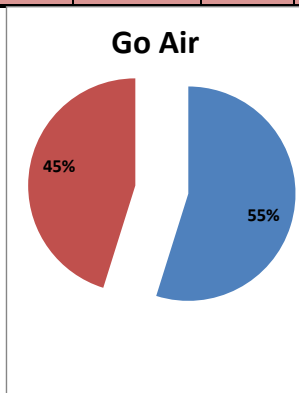

Airport Name :- DELHI INTERNATIONAL AIRPORT PVT LIMITED. - May'13(Period :- 2100-0259)

Airline	Total Departures	Flights ontime (STD +/- 15 Min)	Flights Delayed (STD +/- 15 Min)	% On time	% delayed	Airline					Airport		Weather		ATC	Miscellaneous
						Passenger & baggage handling (IATA CODES 11-18)	Aircraft & Ramp Handling (IATA CODES 31-39)	Technical, automated equipment failure(IATA CODES 41-48)	Operations, crew(IATA CODES 61-69)	Reactionary reasons (IATA CODES 91-97)	Airport Facilities (IATA CODES - 87,89)	Airport Security (IATA CODES 85)	Destination airport below minima (IATA CODES 72)	Departure aerodrome Below minima (IATA CODES 71)	ATFM(IATA CODES 81-84)	IATA CODE-99
AI	34	28	6	82%	18%	0	0	0	0	6	0	0	0	0	0	0
G8	31	17	14	55%	45%	0	0	0	0	14	0	0	0	0	0	0
6E	0	0	0	0%	0%	0	0	0	0	0	0	0	0	0	0	0
9W&S2	8	8	0	100%	0%	0	0	0	0	0	0	0	0	0	0	0
SG	32	16	16	50%	50%	0	0	2	0	14	0	0	0	0	0	0
Total	105	69	36	66%	34%	0	0	2	0	34	0	0	0	0	0	0

On time percentage

Delayed percentage