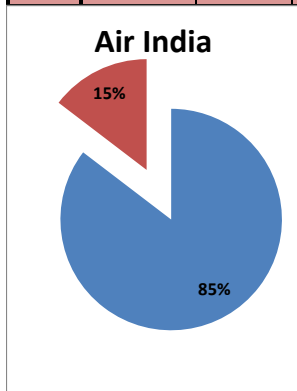

Airport Name :- DELHI INTERNATIONAL AIRPORT PVT LIMITED. - May'13(Period :- 1500-2059)

Airline	Total Departures	Flights ontime (STD +/- 15 Min)	Flights Delayed (STD +/- 15 Min)	% On time	% delayed	Airline					Airport		Weather		ATC	Miscellaneous
						Passenger & baggage handling (IATA CODES 11-18)	Aircraft & Ramp Handling (IATA CODES 31-39)	Technical, automated equipment failure(IATA CODES 41-48)	Operations , crew(IATA CODES 61-69)	Reactionary reasons (IATA CODES 91-97)	Airport Facilites (IATA CODES - 87,89)	Airport Security (IATA CODES 85)	Destination airport below minima (IATA CODES 72)	Departure aerodrome Below minima (IATA CODES 71)	ATFM(IATA CODES 81-84)	IATA CODE-99
AI	588	502	86	85%	15%	1	0	18	9	58	0	0	0	0	0	0
G8	277	224	53	81%	19%	2	0	1	0	49	0	0	0	1	0	0
6E	781	704	77	90%	10%	6	0	2	2	65	0	0	0	0	0	2
9W&S2	665	525	140	79%	21%	1	0	6	20	112	0	0	0	0	0	1
SG	619	424	195	68%	32%	7	3	41	13	119	1	0	1	3	1	6
Total	2930	2379	551	81%	19%	17	3	68	44	403	1	0	1	4	1	9

On time percentage

Delayed percentage