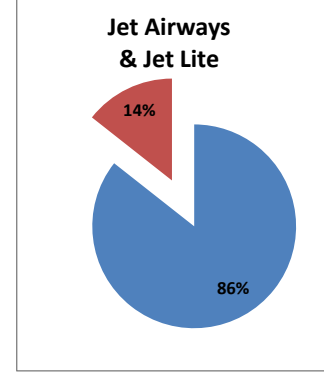

Airport Name :- DELHI INTERNATIONAL AIRPORT PVT LIMITED. - May'13

Airline	Total Departures	Flights ontime (STD +/- 15 Min)	Flights Delayed (STD +/- 15 Min)	% On time	% delayed	Airline					Airport		Weather		ATC	Miscellaneous
						Passenger & baggage handling (IATA CODES 11-18)	Aircraft & Ramp Handling (IATA CODES 31-39)	Technical, automated equipment failure(IATA CODES 41-48)	Operations, crew(IATA CODES 61-69)	Reactionary reasons (IATA CODES 91-97)	Airport Facilities (IATA CODES - 87,89)	Airport Security (IATA CODES 85)	Destination airport below minima (IATA CODES 72)	Departure aerodrome Below minima (IATA CODES 71)	ATFM(IATA CODES 81-84)	IATA CODE-99
AI	1852	1637	215	88%	12%	11	3	32	31	125	0	0	5	0	2	6
G8	864	767	97	89%	11%	2	0	2	2	86	0	0	3	1	0	1
6E	2144	2027	117	95%	5%	10	0	6	6	87	0	1	1	0	0	6
9W&S2	1975	1691	284	86%	14%	1	0	14	43	216	0	0	7	0	2	1
SG	1812	1409	403	78%	22%	15	4	119	29	218	1	0	3	3	2	9
Total	8647	7531	1116	87%	13%	39	7	173	111	732	1	1	19	4	6	23

On time percentage

Delayed percentage

Airport Name :- DELHI INTERNATIONAL AIRPORT PVT LIMITED. - May'13(Period :- 0300-0859)

Airline	Total Departures	Flights ontime (STD +/- 15 Min)	Flights Delayed (STD +/- 15 Min)	% On time	% delayed	Airline					Airport		Weather		ATC	Miscellaneous
						Passenger & baggage handling (IATA CODES 11-18)	Aircraft & Ramp Handling (IATA CODES 31-39)	Technical, automated equipment failure(IATA CODES 41-48)	Operations, crew(IATA CODES 61-69)	Reactionary reasons (IATA CODES 91-97)	Airport Facilites (IATA CODES - 87,89)	Airport Security (IATA CODES 85)	Destination airport below minima (IATA CODES 72)	Departure aerodrome Below minima (IATA CODES 71)	ATFM(IATA CODES 81-84)	IATA CODE-99
AI	519	496	23	96%	4%	4	0	8	7	3	0	0	1	0	0	0
G8	309	302	7	98%	2%	0	0	0	2	3	0	0	2	0	0	0
6E	605	600	5	99%	1%	0	0	2	2	0	0	0	1	0	0	0
9W&S2	458	437	21	95%	5%	0	0	4	8	5	0	0	4	0	0	0
SG	556	502	54	90%	10%	2	0	34	2	14	0	0	1	0	0	1
Total	2447	2337	110	96%	4%	6	0	48	21	25	0	0	9	0	0	1