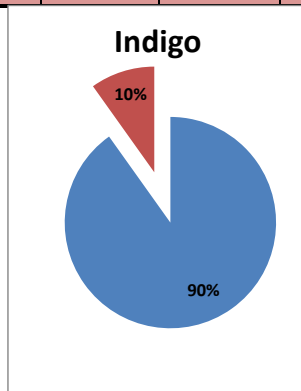

Airport Name :- DELHI INTERNATIONAL AIRPORT PVT LIMITED. - May'13(Period :- 1500-2059)

Airline	Total Departures	Flights ontime (STD +/- 15 Min)	Flights Delayed (STD +/- 15 Min)	% On time	% delayed	Airline					Airport		Weather		ATC	Miscellaneous
						Passenger & baggage handling (IATA CODES 11-18)	Aircraft & Ramp Handling (IATA CODES 31-39)	Technical, automated equipment failure(IATA CODES 41-48)	Operations , crew(IATA CODES 61-69)	Reactionary reasons (IATA CODES 91-97)	Airport Facilites (IATA CODES - 87,89)	Airport Security (IATA CODES 85)	Destination airport below minima (IATA CODES 72)	Departure aerodrome Below minima (IATA CODES 71)	ATFM(IATA CODES 81-84)	IATA CODE-99
AI	588	502	86	85%	15%	1	0	18	9	58	0	0	0	0	0	0
G8	277	224	53	81%	19%	2	0	1	0	49	0	0	0	1	0	0
6E	781	704	77	90%	10%	6	0	2	2	65	0	0	0	0	0	2
9W&S2	665	525	140	79%	21%	1	0	6	20	112	0	0	0	0	0	1
SG	619	424	195	68%	32%	7	3	41	13	119	1	0	1	3	1	6
Total	2930	2379	551	81%	19%	17	3	68	44	403	1	0	1	4	1	9

On time percentage

Delayed percentage