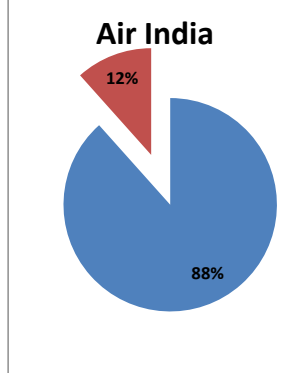

Airport Name :- DELHI INTERNATIONAL AIRPORT PVT LIMITED. - May'13

Airline	Total Departures	Flights ontime (STD +/- 15 Min)	Flights Delayed (STD +/- 15 Min)	% On time	% delayed	Airline					Airport		Weather		ATC	Miscellaneous
						Passenger & baggage handling (IATA CODES 11-18)	Aircraft & Ramp Handling (IATA CODES 31-39)	Technical, automated equipment failure(IATA CODES 41-48)	Operations, crew(IATA CODES 61-69)	Reactionary reasons (IATA CODES 91-97)	Airport Facilities (IATA CODES - 87,89)	Airport Security (IATA CODES 85)	Destination airport below minima (IATA CODES 72)	Departure aerodrome Below minima (IATA CODES 71)	ATFM(IATA CODES 81-84)	IATA CODE-99
AI	1852	1637	215	88%	12%	11	3	32	31	125	0	0	5	0	2	6
G8	864	767	97	89%	11%	2	0	2	2	86	0	0	3	1	0	1
6E	2144	2027	117	95%	5%	10	0	6	6	87	0	1	1	0	0	6
9W&S2	1975	1691	284	86%	14%	1	0	14	43	216	0	0	7	0	2	1
SG	1812	1409	403	78%	22%	15	4	119	29	218	1	0	3	3	2	9
Total	8647	7531	1116	87%	13%	39	7	173	111	732	1	1	19	4	6	23

On time percentage

Delayed percentage

Airport Name :- DELHI INTERNATIONAL AIRPORT PVT LIMITED. - May'13(Period :- 0300-0859)

Airline	Total Departures	Flights ontime (STD +/- 15 Min)	Flights Delayed (STD +/- 15 Min)	% On time	% delayed	Airline					Airport		Weather		ATC	Miscellaneous
						Passenger & baggage handling (IATA CODES 11-18)	Aircraft & Ramp Handling (IATA CODES 31-39)	Technical, automated equipment failure(IATA CODES 41-48)	Operations, crew(IATA CODES 61-69)	Reactionary reasons (IATA CODES 91-97)	Airport Facilites (IATA CODES - 87,89)	Airport Security (IATA CODES 85)	Destination airport below minima (IATA CODES 72)	Departure aerodrome Below minima (IATA CODES 71)	ATFM(IATA CODES 81-84)	IATA CODE-99
AI	519	496	23	96%	4%	4	0	8	7	3	0	0	1	0	0	0
G8	309	302	7	98%	2%	0	0	0	2	3	0	0	2	0	0	0
6E	605	600	5	99%	1%	0	0	2	2	0	0	0	1	0	0	0
9W&S2	458	437	21	95%	5%	0	0	4	8	5	0	0	4	0	0	0
SG	556	502	54	90%	10%	2	0	34	2	14	0	0	1	0	0	1
Total	2447	2337	110	96%	4%	6	0	48	21	25	0	0	9	0	0	1