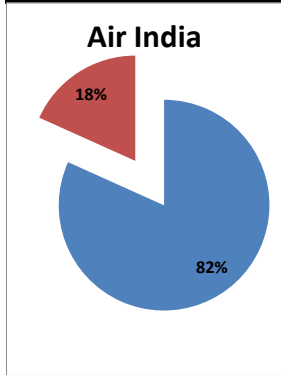

Airport Name :- DELHI INTERNATIONAL AIRPORT PVT LIMITED. - Oct'13(Period :- 1500-2059)

Airline	Total Departures	Flights ontime (STD +/- 15 Min)	Flights Delayed (STD +/- 15 Min)	% On time	% delayed	Airline					Airport		Weather		ATC	Miscellaneous	
						Passenger & baggage handling (IATA CODES 11-18)	Aircraft & Ramp Handling (IATA CODES 31-39)	Technical, automated equipment failure(IATA CODES 41-48)	Operations , crew(IATA CODES 61-69)	Reactionary reasons (IATA CODES 91-97)	Airport Facilites (IATA CODES - 87,89)	Airport Security (IATA CODES 85)	Destination airport below minima (IATA CODES 72)	Departure aerodrome Below minima (IATA CODES 71)	ATFM(IATA CODES 81-84)	IATA CODE-99	
AI	547	447	100	82%	18%	2	0	6	19	72	0	0	0	0	0	0	1
G8	265	215	50	81%	19%	0	0	0	11	39	0	0	0	0	0	0	0
6E	833	771	62	93%	7%	1	0	0	7	54	0	0	0	0	0	0	0
9W&S2	722	612	110	85%	15%	0	0	1	32	77	0	0	0	0	0	0	0
SG	587	416	171	71%	29%	0	0	69	25	75	0	0	1	0	0	0	1
Total	2954	2461	493	83%	17%	3	0	76	94	317	0	0	1	0	0	0	2

On time percentage

Delayed percentage