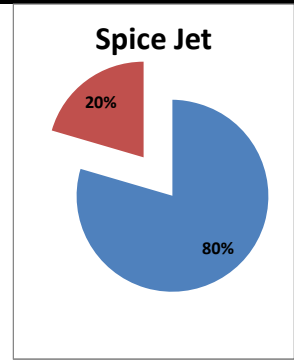

Airport Name :- DELHI INTERNATIONAL AIRPORT PVT LIMITED. - Oct'13

Airline	Total Departures	Flights ontime (STD +/- 15 Min)	Flights Delayed (STD +/- 15 Min)	% On time	% delayed	Airline					Airport		Weather		ATC	Miscellaneous
						Passenger & baggage handling (IATA CODES 11-18)	Aircraft & Ramp Handling (IATA CODES 31-39)	Technical, automated equipment failure(IATA CODES 41-48)	Operations , crew(IATA CODES 61-69)	Reactionary reasons (IATA CODES 91-97)	Airport Facilites (IATA CODES - 87,89)	Airport Security (IATA CODES 85)	Destination airport below minima (IATA CODES 72)	Departure aerodrome Below minima (IATA CODES 71)	ATFM(IATA CODES 81-84)	IATA CODE-99
AI	1823	1453	370	80%	20%	15	2	33	81	196	0	0	32	1	9	1
G8	784	694	90	89%	11%	0	2	1	17	63	0	2	4	0	1	0
6E	2218	2071	147	93%	7%	9	0	0	16	86	4	10	19	1	0	2
9W&S2	2072	1780	292	86%	14%	2	0	7	70	198	0	0	13	0	0	2
SG	1760	1400	360	80%	20%	1	0	143	68	129	1	0	12	1	2	3
Total	8657	7398	1259	85%	15%	27	4	184	252	672	5	12	80	3	12	8