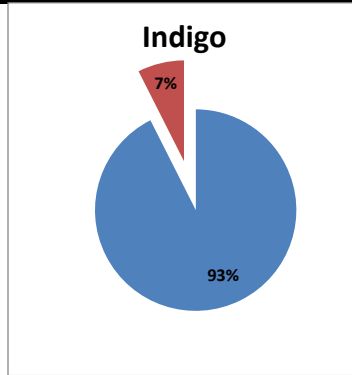

Airport Name :- DELHI INTERNATIONAL AIRPORT PVT LIMITED. - Oct'13(Period :- 1500-2059)

Airline	Total Departures	Flights ontime (STD +/- 15 Min)	Flights Delayed (STD +/- 15 Min)	% On time	% delayed	Airline					Airport		Weather		ATC	Miscellaneous	
						Passenger & baggage handling (IATA CODES 11-18)	Aircraft & Ramp Handling (IATA CODES 31-39)	Technical, automated equipment failure(IATA CODES 41-48)	Operations , crew(IATA CODES 61-69)	Reactionary reasons (IATA CODES 91-97)	Airport Facilites (IATA CODES - 87,89)	Airport Security (IATA CODES 85)	Destination airport below minima (IATA CODES 72)	Departure aerodrome Below minima (IATA CODES 71)	ATFM(IATA CODES 81-84)	IATA CODE-99	
AI	547	447	100	82%	18%	2	0	6	19	72	0	0	0	0	0	0	1
G8	265	215	50	81%	19%	0	0	0	11	39	0	0	0	0	0	0	0
6E	833	771	62	93%	7%	1	0	0	7	54	0	0	0	0	0	0	0
9W&S2	722	612	110	85%	15%	0	0	1	32	77	0	0	0	0	0	0	0
SG	587	416	171	71%	29%	0	0	69	25	75	0	0	1	0	0	0	1
Total	2954	2461	493	83%	17%	3	0	76	94	317	0	0	1	0	0	0	2

On time percentage

Delayed percentage