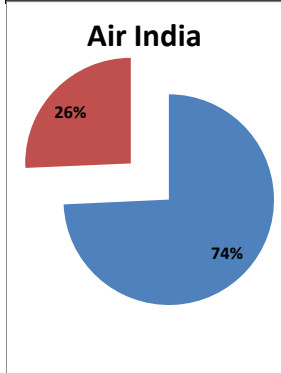

Airport Name :- DELHI INTERNATIONAL AIRPORT PVT LIMITED. - Oct'13(Period :- 0900-1459)

Airline	Total Departures	Flights ontime (STD +/- 15 Min)	Flights Delayed (STD +/- 15 Min)	% On time	% delayed	Airline					Airport		Weather		ATC	Miscellaneous
						Passenger & baggage handling (IATA CODES 11-18)	Aircraft & Ramp Handling (IATA CODES 31-39)	Technical, automated equipment failure(IATA CODES 41-48)	Operations , crew(IATA CODES 61-69)	Reactionary reasons (IATA CODES 91-97)	Airport Facilites (IATA CODES - 87,89)	Airport Security (IATA CODES 85)	Destination airport below minima (IATA CODES 72)	Departure aerodrome Below minima (IATA CODES 71)	ATFM(IATA CODES 81-84)	IATA CODE-99
AI	762	566	196	74%	26%	8	2	13	37	117	0	0	10	1	8	0
G8	240	215	25	90%	10%	0	2	0	5	16	0	0	1	0	1	0
6E	753	703	50	93%	7%	2	0	0	8	32	4	0	2	0	0	2
9W&S2	846	701	145	83%	17%	2	0	5	23	109	0	0	4	0	0	2
SG	599	462	137	77%	23%	0	0	60	28	40	1	0	4	1	1	2
Total	3200	2647	553	83%	17%	12	4	78	101	314	5	0	21	2	10	6

On time percentage

Delayed percentage