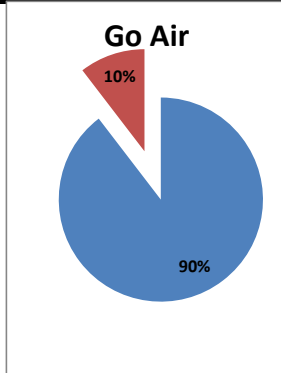

Airport Name :- DELHI INTERNATIONAL AIRPORT PVT LIMITED. - Oct'13(Period :- 0900-1459)

Airline	Total Departures	Flights ontime (STD +/- 15 Min)	Flights Delayed (STD +/- 15 Min)	% On time	% delayed	Airline					Airport		Weather		ATC	Miscellaneous
						Passenger & baggage handling (IATA CODES 11-18)	Aircraft & Ramp Handling (IATA CODES 31-39)	Technical, automated equipment failure(IATA CODES 41-48)	Operations , crew(IATA CODES 61-69)	Reactionary reasons (IATA CODES 91-97)	Airport Facilites (IATA CODES - 87,89)	Airport Security (IATA CODES 85)	Destination airport below minima (IATA CODES 72)	Departure aerodrome Below minima (IATA CODES 71)	ATFM(IATA CODES 81-84)	IATA CODE-99
AI	762	566	196	74%	26%	8	2	13	37	117	0	0	10	1	8	0
G8	240	215	25	90%	10%	0	2	0	5	16	0	0	1	0	1	0
6E	753	703	50	93%	7%	2	0	0	8	32	4	0	2	0	0	2
9W&S2	846	701	145	83%	17%	2	0	5	23	109	0	0	4	0	0	2
SG	599	462	137	77%	23%	0	0	60	28	40	1	0	4	1	1	2
Total	3200	2647	553	83%	17%	12	4	78	101	314	5	0	21	2	10	6

On time percentage

Delayed percentage