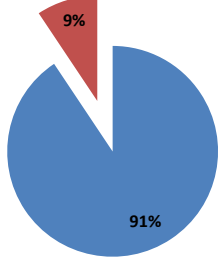

Airport Name :- DELHI INTERNATIONAL AIRPORT PVT LIMITED. - Oct'13(Period :- 2100-0259)

Airline	Total Departures	Flights ontime (STD +/- 15 Min)	Flights Delayed (STD +/- 15 Min)	% On time	% delayed	Airline					Airport		Weather		ATC	Miscellaneous
						Passenger & baggage handling (IATA CODES 11-18)	Aircraft & Ramp Handling (IATA CODES 31-39)	Technical, automated equipment failure(IATA CODES 41-48)	Operations , crew(IATA CODES 61-69)	Reactionary reasons (IATA CODES 91-97)	Airport Facilites (IATA CODES - 87,89)	Airport Security (IATA CODES 85)	Destination airport below minima (IATA CODES 72)	Departure aerodrome Below minima (IATA CODES 71)	ATFM(IATA CODES 81-84)	IATA CODE-99
AI	32	29	3	91%	9%	0	0	0	1	2	0	0	0	0	0	0
G8	31	23	8	74%	26%	0	0	0	0	8	0	0	0	0	0	0
6E	0	0	0	0%	0%	0	0	0	0	0	0	0	0	0	0	0
9W&S2	69	63	6	91%	9%	0	0	0	3	3	0	0	0	0	0	0
SG	51	31	20	61%	39%	0	0	2	5	13	0	0	0	0	0	0
Total	183	146	37	80%	20%	0	0	2	9	26	0	0	0	0	0	0

Air India