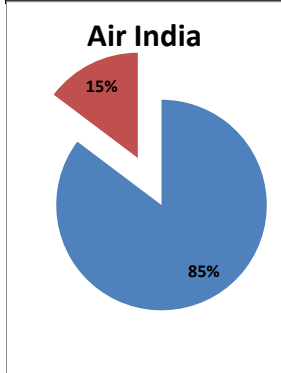

Airport Name :- DELHI INTERNATIONAL AIRPORT PVT LIMITED. - Oct'13

Airline	Total Departures	Flights ontime (STD +/- 15 Min)	Flights Delayed (STD +/- 15 Min)	% On time	% delayed	Airline					Airport		Weather		ATC	Miscellaneous
						Passenger & baggage handling (IATA CODES 11-18)	Aircraft & Ramp Handling (IATA CODES 31-39)	Technical, automated equipment failure(IATA CODES 41-48)	Operations , crew(IATA CODES 61-69)	Reactionary reasons (IATA CODES 91-97)	Airport Facilites (IATA CODES - 87,89)	Airport Security (IATA CODES 85)	Destination airport below minima (IATA CODES 72)	Departure aerodrome Below minima (IATA CODES 71)	ATFM(IATA CODES 81-84)	IATA CODE-99
AI	1823	1453	370	80%	20%	15	2	33	81	196	0	0	32	1	9	1
G8	784	694	90	89%	11%	0	2	1	17	63	0	2	4	0	1	0
6E	2218	2071	147	93%	7%	9	0	0	16	86	4	10	19	1	0	2
9W&S2	2072	1780	292	86%	14%	2	0	7	70	198	0	0	13	0	0	2
SG	1760	1400	360	80%	20%	1	0	143	68	129	1	0	12	1	2	3
Total	8657	7398	1259	85%	15%	27	4	184	252	672	5	12	80	3	12	8

On time percentage

Delayed percentage

Airport Name :- DELHI INTERNATIONAL AIRPORT PVT LIMITED. - Oct'13(Period :- 0300-0859)

Airline	Total Departures	Flights ontime (STD +/- 15 Min)	Flights Delayed (STD +/- 15 Min)	% On time	% delayed	Airline					Airport		Weather		ATC	Miscellaneous
						Passenger & baggage handling (IATA CODES 11-18)	Aircraft & Ramp Handling (IATA CODES 31-39)	Technical, automated equipment failure(IATA CODES 41-48)	Operations , crew(IATA CODES 61-69)	Reactionary reasons (IATA CODES 91-97)	Airport Facilites (IATA CODES - 87,89)	Airport Security (IATA CODES 85)	Destination airport below minima (IATA CODES 72)	Departure aerodrome Below minima (IATA CODES 71)	ATFM(IATA CODES 81-84)	IATA CODE-99
AI	482	411	71	85%	15%	5	0	14	24	5	0	0	22	0	1	0
G8	248	241	7	97%	3%	0	0	1	1	0	0	2	3	0	0	0
6E	632	597	35	94%	6%	6	0	0	1	0	10	17	1	0	0	
9W&S2	435	404	31	93%	7%	0	0	1	12	9	0	9	0	0	0	
SG	523	491	32	94%	6%	1	0	12	10	1	0	7	0	1	0	
Total	2320	2144	176	92%	8%	12	0	28	48	15	0	12	58	1	2	0