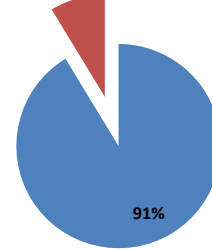

On time percentage

Delayed percentage

Airport Name :- DELHI INTERNATIONAL AIRPORT PVT LIMITED. - Oct'13(Period :- 2100-0259)

Airline	Total Departures	Flights ontime (STD +/- 15 Min)	Flights Delayed (STD +/- 15 Min)	% On time	% delayed	Airline					Airport		Weather		ATC	Miscellaneous
						Passenger & baggage handling (IATA CODES 11-18)	Aircraft & Ramp Handling (IATA CODES 31-39)	Technical, automated equipment failure(IATA CODES 41-48)	Operations , crew(IATA CODES 61-69)	Reactionary reasons (IATA CODES 91-97)	Airport Facilites (IATA CODES - 87,89)	Airport Security (IATA CODES 85)	Destination airport below minima (IATA CODES 72)	Departure aerodrome Below minima (IATA CODES 71)	ATFM(IATA CODES 81-84)	IATA CODE-99
AI	32	29	3	91%	9%	0	0	0	1	2	0	0	0	0	0	0
G8	31	23	8	74%	26%	0	0	0	0	8	0	0	0	0	0	0
6E	0	0	0	0%	0%	0	0	0	0	0	0	0	0	0	0	0
9W&S2	69	63	6	91%	9%	0	0	0	3	3	0	0	0	0	0	0
SG	51	31	20	61%	39%	0	0	2	5	13	0	0	0	0	0	0
Total	183	146	37	80%	20%	0	0	2	9	26	0	0	0	0	0	0

Air India

Go Air

Jet Airways

Spice Jet

On time percentage

Delayed percentage