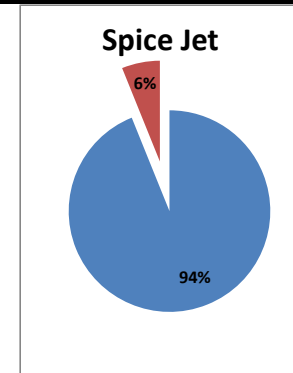

Airport Name :- DELHI INTERNATIONAL AIRPORT PVT LIMITED. - Oct'13

Airline	Total Departures	Flights ontime (STD +/- 15 Min)	Flights Delayed (STD +/- 15 Min)	% On time	% delayed	Airline					Airport		Weather		ATC	Miscellaneous
						Passenger & baggage handling (IATA CODES 11-18)	Aircraft & Ramp Handling (IATA CODES 31-39)	Technical, automated equipment failure(IATA CODES 41-48)	Operations , crew(IATA CODES 61-69)	Reactionary reasons (IATA CODES 91-97)	Airport Facilites (IATA CODES - 87,89)	Airport Security (IATA CODES 85)	Destination airport below minima (IATA CODES 72)	Departure aerodrome Below minima (IATA CODES 71)	ATFM(IATA CODES 81-84)	IATA CODE-99
AI	1823	1453	370	80%	20%	15	2	33	81	196	0	0	32	1	9	1
G8	784	694	90	89%	11%	0	2	1	17	63	0	2	4	0	1	0
6E	2218	2071	147	93%	7%	9	0	0	16	86	4	10	19	1	0	2
9W&S2	2072	1780	292	86%	14%	2	0	7	70	198	0	0	13	0	0	2
SG	1760	1400	360	80%	20%	1	0	143	68	129	1	0	12	1	2	3
Total	8657	7398	1259	85%	15%	27	4	184	252	672	5	12	80	3	12	8

On time percentage

Delayed percentage

Airport Name :- DELHI INTERNATIONAL AIRPORT PVT LIMITED. - Oct'13(Period :- 0300-0859)

Airline	Total Departures	Flights ontime (STD +/- 15 Min)	Flights Delayed (STD +/- 15 Min)	% On time	% delayed	Airline					Airport		Weather		ATC	Miscellaneous
						Passenger & baggage handling (IATA CODES 11-18)	Aircraft & Ramp Handling (IATA CODES 31-39)	Technical, automated equipment failure(IATA CODES 41-48)	Operations , crew(IATA CODES 61-69)	Reactionary reasons (IATA CODES 91-97)	Airport Facilites (IATA CODES - 87,89)	Airport Security (IATA CODES 85)	Destination airport below minima (IATA CODES 72)	Departure aerodrome Below minima (IATA CODES 71)	ATFM(IATA CODES 81-84)	IATA CODE-99
AI	482	411	71	85%	15%	5	0	14	24	5	0	0	22	0	1	0
G8	248	241	7	97%	3%	0	0	1	1	0	0	2	3	0	0	0
6E	632	597	35	94%	6%	6	0	0	1	0	10	17	1	0	0	
9W&S2	435	404	31	93%	7%	0	0	1	12	9	0	9	0	0	0	
SG	523	491	32	94%	6%	1	0	12	10	1	0	7	0	1	0	
Total	2320	2144	176	92%	8%	12	0	28	48	15	0	12	58	1	2	0