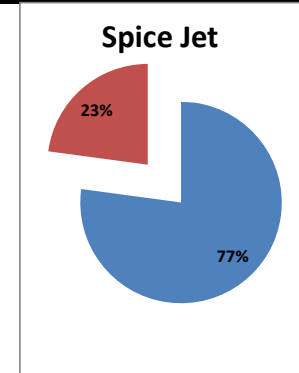

Airport Name :- DELHI INTERNATIONAL AIRPORT PVT LIMITED. - Oct'13(Period :- 0900-1459)

Airline	Total Departures	Flights ontime (STD +/- 15 Min)	Flights Delayed (STD +/- 15 Min)	% On time	% delayed	Airline					Airport		Weather		ATC	Miscellaneous
						Passenger & baggage handling (IATA CODES 11-18)	Aircraft & Ramp Handling (IATA CODES 31-39)	Technical, automated equipment failure(IATA CODES 41-48)	Operations , crew(IATA CODES 61-69)	Reactionary reasons (IATA CODES 91-97)	Airport Facilites (IATA CODES - 87,89)	Airport Security (IATA CODES 85)	Destination airport below minima (IATA CODES 72)	Departure aerodrome Below minima (IATA CODES 71)	ATFM(IATA CODES 81-84)	IATA CODE-99
AI	762	566	196	74%	26%	8	2	13	37	117	0	0	10	1	8	0
G8	240	215	25	90%	10%	0	2	0	5	16	0	0	1	0	1	0
6E	753	703	50	93%	7%	2	0	0	8	32	4	0	2	0	0	2
9W&S2	846	701	145	83%	17%	2	0	5	23	109	0	0	4	0	0	2
SG	599	462	137	77%	23%	0	0	60	28	40	1	0	4	1	1	2
Total	3200	2647	553	83%	17%	12	4	78	101	314	5	0	21	2	10	6

On time percentage

Delayed percentage