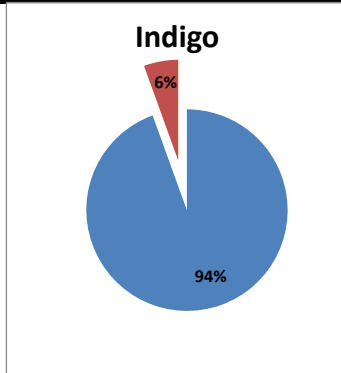

Airport Name :- DELHI INTERNATIONAL AIRPORT PVT LIMITED. - Oct'13

Airline	Total Departures	Flights ontime (STD +/- 15 Min)	Flights Delayed (STD +/- 15 Min)	% On time	% delayed	Airline					Airport		Weather		ATC	Miscellaneous
						Passenger & baggage handling (IATA CODES 11-18)	Aircraft & Ramp Handling (IATA CODES 31-39)	Technical, automated equipment failure(IATA CODES 41-48)	Operations , crew(IATA CODES 61-69)	Reactionary reasons (IATA CODES 91-97)	Airport Facilites (IATA CODES - 87,89)	Airport Security (IATA CODES 85)	Destination airport below minima (IATA CODES 72)	Departure aerodrome Below minima (IATA CODES 71)	ATFM(IATA CODES 81-84)	IATA CODE-99
AI	1823	1453	370	80%	20%	15	2	33	81	196	0	0	32	1	9	1
G8	784	694	90	89%	11%	0	2	1	17	63	0	2	4	0	1	0
6E	2218	2071	147	93%	7%	9	0	0	16	86	4	10	19	1	0	2
9W&S2	2072	1780	292	86%	14%	2	0	7	70	198	0	0	13	0	0	2
SG	1760	1400	360	80%	20%	1	0	143	68	129	1	0	12	1	2	3
Total	8657	7398	1259	85%	15%	27	4	184	252	672	5	12	80	3	12	8

On time percentage

Delayed percentage

Airport Name :- DELHI INTERNATIONAL AIRPORT PVT LIMITED. - Oct'13(Period :- 0300-0859)

Airline	Total Departures	Flights ontime (STD +/- 15 Min)	Flights Delayed (STD +/- 15 Min)	% On time	% delayed	Airline					Airport		Weather		ATC	Miscellaneous
						Passenger & baggage handling (IATA CODES 11-18)	Aircraft & Ramp Handling (IATA CODES 31-39)	Technical, automated equipment failure(IATA CODES 41-48)	Operations , crew(IATA CODES 61-69)	Reactionary reasons (IATA CODES 91-97)	Airport Facilites (IATA CODES - 87,89)	Airport Security (IATA CODES 85)	Destination airport below minima (IATA CODES 72)	Departure aerodrome Below minima (IATA CODES 71)	ATFM(IATA CODES 81-84)	IATA CODE-99
AI	482	411	71	85%	15%	5	0	14	24	5	0	0	22	0	1	0
G8	248	241	7	97%	3%	0	0	1	1	0	0	2	3	0	0	0
6E	632	597	35	94%	6%	6	0	0	1	0	10	17	1	0	0	
9W&S2	435	404	31	93%	7%	0	0	1	12	9	0	9	0	0	0	
SG	523	491	32	94%	6%	1	0	12	10	1	0	7	0	1	0	
Total	2320	2144	176	92%	8%	12	0	28	48	15	0	12	58	1	2	0