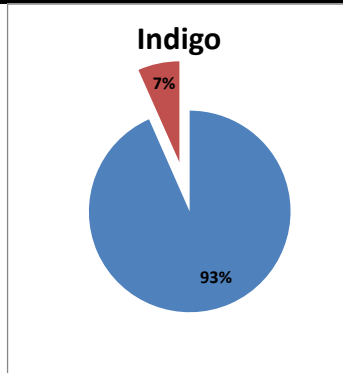

Airport Name :- DELHI INTERNATIONAL AIRPORT PVT LIMITED. - Oct'13(Period :- 0900-1459)

Airline	Total Departures	Flights ontime (STD +/- 15 Min)	Flights Delayed (STD +/- 15 Min)	% On time	% delayed	Airline					Airport		Weather		ATC	Miscellaneous
						Passenger & baggage handling (IATA CODES 11-18)	Aircraft & Ramp Handling (IATA CODES 31-39)	Technical, automated equipment failure(IATA CODES 41-48)	Operations , crew(IATA CODES 61-69)	Reactionary reasons (IATA CODES 91-97)	Airport Facilites (IATA CODES - 87,89)	Airport Security (IATA CODES 85)	Destination airport below minima (IATA CODES 72)	Departure aerodrome Below minima (IATA CODES 71)	ATFM(IATA CODES 81-84)	IATA CODE-99
AI	762	566	196	74%	26%	8	2	13	37	117	0	0	10	1	8	0
G8	240	215	25	90%	10%	0	2	0	5	16	0	0	1	0	1	0
6E	753	703	50	93%	7%	2	0	0	8	32	4	0	2	0	0	2
9W&S2	846	701	145	83%	17%	2	0	5	23	109	0	0	4	0	0	2
SG	599	462	137	77%	23%	0	0	60	28	40	1	0	4	1	1	2
Total	3200	2647	553	83%	17%	12	4	78	101	314	5	0	21	2	10	6

On time percentage

Delayed percentage