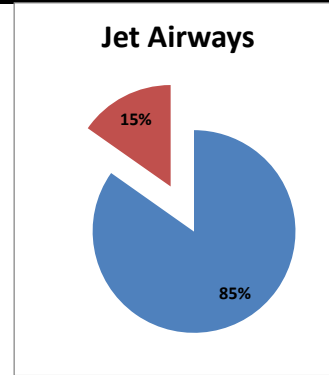

Airport Name :- DELHI INTERNATIONAL AIRPORT PVT LIMITED. - Oct'13(Period :- 1500-2059)

Airline	Total Departures	Flights ontime (STD +/- 15 Min)	Flights Delayed (STD +/- 15 Min)	% On time	% delayed	Airline					Airport		Weather		ATC	Miscellaneous	
						Passenger & baggage handling (IATA CODES 11-18)	Aircraft & Ramp Handling (IATA CODES 31-39)	Technical, automated equipment failure(IATA CODES 41-48)	Operations , crew(IATA CODES 61-69)	Reactionary reasons (IATA CODES 91-97)	Airport Facilites (IATA CODES - 87,89)	Airport Security (IATA CODES 85)	Destination airport below minima (IATA CODES 72)	Departure aerodrome Below minima (IATA CODES 71)	ATFM(IATA CODES 81-84)	IATA CODE-99	
AI	547	447	100	82%	18%	2	0	6	19	72	0	0	0	0	0	0	1
G8	265	215	50	81%	19%	0	0	0	11	39	0	0	0	0	0	0	0
6E	833	771	62	93%	7%	1	0	0	7	54	0	0	0	0	0	0	0
9W&S2	722	612	110	85%	15%	0	0	1	32	77	0	0	0	0	0	0	0
SG	587	416	171	71%	29%	0	0	69	25	75	0	0	1	0	0	0	1
Total	2954	2461	493	83%	17%	3	0	76	94	317	0	0	1	0	0	0	2

On time percentage

Delayed percentage