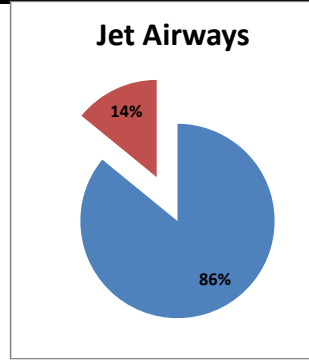

Airport Name :- DELHI INTERNATIONAL AIRPORT PVT LIMITED. - Oct'13

Airline	Total Departures	Flights ontime (STD +/- 15 Min)	Flights Delayed (STD +/- 15 Min)	% On time	% delayed	Airline					Airport		Weather		ATC	Miscellaneous
						Passenger & baggage handling (IATA CODES 11-18)	Aircraft & Ramp Handling (IATA CODES 31-39)	Technical, automated equipment failure(IATA CODES 41-48)	Operations , crew(IATA CODES 61-69)	Reactionary reasons (IATA CODES 91-97)	Airport Facilites (IATA CODES - 87,89)	Airport Security (IATA CODES 85)	Destination airport below minima (IATA CODES 72)	Departure aerodrome Below minima (IATA CODES 71)	ATFM(IATA CODES 81-84)	IATA CODE-99
AI	1823	1453	370	80%	20%	15	2	33	81	196	0	0	32	1	9	1
G8	784	694	90	89%	11%	0	2	1	17	63	0	2	4	0	1	0
6E	2218	2071	147	93%	7%	9	0	0	16	86	4	10	19	1	0	2
9W&S2	2072	1780	292	86%	14%	2	0	7	70	198	0	0	13	0	0	2
SG	1760	1400	360	80%	20%	1	0	143	68	129	1	0	12	1	2	3
Total	8657	7398	1259	85%	15%	27	4	184	252	672	5	12	80	3	12	8

On time percentage

Delayed percentage

Airport Name :- DELHI INTERNATIONAL AIRPORT PVT LIMITED. - Oct'13(Period :- 0300-0859)

Airline	Total Departures	Flights ontime (STD +/- 15 Min)	Flights Delayed (STD +/- 15 Min)	% On time	% delayed	Airline					Airport		Weather		ATC	Miscellaneous
						Passenger & baggage handling (IATA CODES 11-18)	Aircraft & Ramp Handling (IATA CODES 31-39)	Technical, automated equipment failure(IATA CODES 41-48)	Operations , crew(IATA CODES 61-69)	Reactionary reasons (IATA CODES 91-97)	Airport Facilites (IATA CODES - 87,89)	Airport Security (IATA CODES 85)	Destination airport below minima (IATA CODES 72)	Departure aerodrome Below minima (IATA CODES 71)	ATFM(IATA CODES 81-84)	IATA CODE-99
AI	482	411	71	85%	15%	5	0	14	24	5	0	0	22	0	1	0
G8	248	241	7	97%	3%	0	0	1	1	0	0	2	3	0	0	0
6E	632	597	35	94%	6%	6	0	0	1	0	10	17	1	0	0	
9W&S2	435	404	31	93%	7%	0	0	1	12	9	0	9	0	0	0	
SG	523	491	32	94%	6%	1	0	12	10	1	0	7	0	1	0	
Total	2320	2144	176	92%	8%	12	0	28	48	15	0	12	58	1	2	0