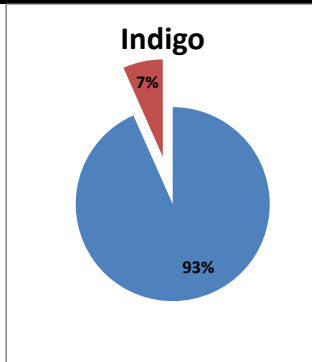

Airport Name :- DELHI INTERNATIONAL AIRPORT PVT LIMITED. - Oct'13

Airline	Total Departures	Flights ontime (STD +/- 15 Min)	Flights Delayed (STD +/- 15 Min)	% On time	% delayed	Airline					Airport		Weather		ATC	Miscellaneous
						Passenger & baggage handling (IATA CODES 11-18)	Aircraft & Ramp Handling (IATA CODES 31-39)	Technical, automated equipment failure(IATA CODES 41-48)	Operations , crew(IATA CODES 61-69)	Reactionary reasons (IATA CODES 91-97)	Airport Facilites (IATA CODES - 87,89)	Airport Security (IATA CODES 85)	Destination airport below minima (IATA CODES 72)	Departure aerodrome Below minima (IATA CODES 71)	ATFM(IATA CODES 81-84)	IATA CODE-99
AI	1823	1453	370	80%	20%	15	2	33	81	196	0	0	32	1	9	1
G8	784	694	90	89%	11%	0	2	1	17	63	0	2	4	0	1	0
6E	2218	2071	147	93%	7%	9	0	0	16	86	4	10	19	1	0	2
9W&S2	2072	1780	292	86%	14%	2	0	7	70	198	0	0	13	0	0	2
SG	1760	1400	360	80%	20%	1	0	143	68	129	1	0	12	1	2	3
Total	8657	7398	1259	85%	15%	27	4	184	252	672	5	12	80	3	12	8

On time percentage

Delayed percentage

Airport Name :- DELHI INTERNATIONAL AIRPORT PVT LIMITED. - Oct'13(Period :- 0300-0859)

Airline	Total Departures	Flights ontime (STD +/- 15 Min)	Flights Delayed (STD +/- 15 Min)	% On time	% delayed	Airline					Airport		Weather		ATC	Miscellaneous
						Passenger & baggage handling (IATA CODES 11-18)	Aircraft & Ramp Handling (IATA CODES 31-39)	Technical, automated equipment failure(IATA CODES 41-48)	Operations , crew(IATA CODES 61-69)	Reactionary reasons (IATA CODES 91-97)	Airport Facilites (IATA CODES - 87,89)	Airport Security (IATA CODES 85)	Destination airport below minima (IATA CODES 72)	Departure aerodrome Below minima (IATA CODES 71)	ATFM(IATA CODES 81-84)	IATA CODE-99
AI	482	411	71	85%	15%	5	0	14	24	5	0	0	22	0	1	0
G8	248	241	7	97%	3%	0	0	1	1	0	0	2	3	0	0	0
6E	632	597	35	94%	6%	6	0	0	1	0	10	17	1	0	0	
9W&S2	435	404	31	93%	7%	0	0	1	12	9	0	9	0	0	0	
SG	523	491	32	94%	6%	1	0	12	10	1	0	7	0	1	0	
Total	2320	2144	176	92%	8%	12	0	28	48	15	0	12	58	1	2	0