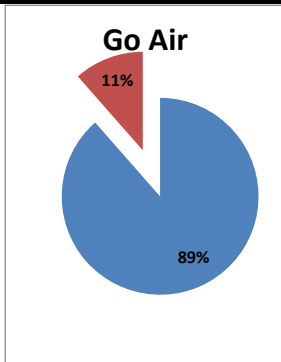

Airport Name :- DELHI INTERNATIONAL AIRPORT PVT LIMITED. - Oct'13

Airline	Total Departures	Flights ontime (STD +/- 15 Min)	Flights Delayed (STD +/- 15 Min)	% On time	% delayed	Airline					Airport		Weather		ATC	Miscellaneous
						Passenger & baggage handling (IATA CODES 11-18)	Aircraft & Ramp Handling (IATA CODES 31-39)	Technical, automated equipment failure(IATA CODES 41-48)	Operations , crew(IATA CODES 61-69)	Reactionary reasons (IATA CODES 91-97)	Airport Facilites (IATA CODES - 87,89)	Airport Security (IATA CODES 85)	Destination airport below minima (IATA CODES 72)	Departure aerodrome Below minima (IATA CODES 71)	ATFM(IATA CODES 81-84)	IATA CODE-99
AI	1823	1453	370	80%	20%	15	2	33	81	196	0	0	32	1	9	1
G8	784	694	90	89%	11%	0	2	1	17	63	0	2	4	0	1	0
6E	2218	2071	147	93%	7%	9	0	0	16	86	4	10	19	1	0	2
9W&S2	2072	1780	292	86%	14%	2	0	7	70	198	0	0	13	0	0	2
SG	1760	1400	360	80%	20%	1	0	143	68	129	1	0	12	1	2	3
Total	8657	7398	1259	85%	15%	27	4	184	252	672	5	12	80	3	12	8

On time percentage

Delayed percentage

Airport Name :- DELHI INTERNATIONAL AIRPORT PVT LIMITED. - Oct'13(Period :- 0300-0859)

Airline	Total Departures	Flights ontime (STD +/- 15 Min)	Flights Delayed (STD +/- 15 Min)	% On time	% delayed	Airline					Airport		Weather		ATC	Miscellaneous
						Passenger & baggage handling (IATA CODES 11-18)	Aircraft & Ramp Handling (IATA CODES 31-39)	Technical, automated equipment failure(IATA CODES 41-48)	Operations , crew(IATA CODES 61-69)	Reactionary reasons (IATA CODES 91-97)	Airport Facilites (IATA CODES - 87,89)	Airport Security (IATA CODES 85)	Destination airport below minima (IATA CODES 72)	Departure aerodrome Below minima (IATA CODES 71)	ATFM(IATA CODES 81-84)	IATA CODE-99
AI	482	411	71	85%	15%	5	0	14	24	5	0	0	22	0	1	0
G8	248	241	7	97%	3%	0	0	1	1	0	0	2	3	0	0	0
6E	632	597	35	94%	6%	6	0	0	1	0	10	17	1	0	0	
9W&S2	435	404	31	93%	7%	0	0	1	12	9	0	9	0	0	0	
SG	523	491	32	94%	6%	1	0	12	10	1	0	7	0	1	0	
Total	2320	2144	176	92%	8%	12	0	28	48	15	0	12	58	1	2	0