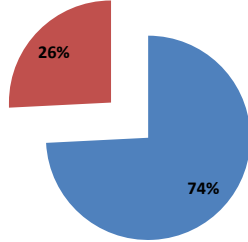

On time percentage

Delayed percentage

Airport Name :- DELHI INTERNATIONAL AIRPORT PVT LIMITED. - Oct'13(Period :- 2100-0259)

Airline	Total Departures	Flights ontime (STD +/- 15 Min)	Flights Delayed (STD +/- 15 Min)	% On time	% delayed	Airline					Airport		Weather		ATC	Miscellaneous
						Passenger & baggage handling (IATA CODES 11-18)	Aircraft & Ramp Handling (IATA CODES 31-39)	Technical, automated equipment failure(IATA CODES 41-48)	Operations , crew(IATA CODES 61-69)	Reactionary reasons (IATA CODES 91-97)	Airport Facilites (IATA CODES - 87,89)	Airport Security (IATA CODES 85)	Destination airport below minima (IATA CODES 72)	Departure aerodrome Below minima (IATA CODES 71)	ATFM(IATA CODES 81-84)	IATA CODE-99
AI	32	29	3	91%	9%	0	0	0	1	2	0	0	0	0	0	0
G8	31	23	8	74%	26%	0	0	0	0	8	0	0	0	0	0	0
6E	0	0	0	0%	0%	0	0	0	0	0	0	0	0	0	0	0
9W&S2	69	63	6	91%	9%	0	0	0	3	3	0	0	0	0	0	0
SG	51	31	20	61%	39%	0	0	2	5	13	0	0	0	0	0	0
Total	183	146	37	80%	20%	0	0	2	9	26	0	0	0	0	0	0

Air India

Go Air

Jet Airways

Spice Jet

On time percentage

Delayed percentage