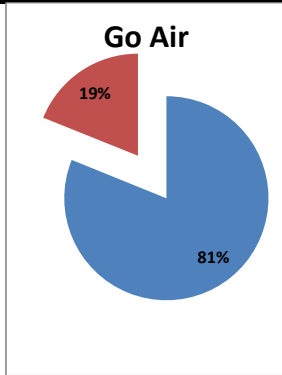

Airport Name :- DELHI INTERNATIONAL AIRPORT PVT LIMITED. - Oct'13(Period :- 1500-2059)

Airline	Total Departures	Flights ontime (STD +/- 15 Min)	Flights Delayed (STD +/- 15 Min)	% On time	% delayed	Airline					Airport		Weather		ATC	Miscellaneous	
						Passenger & baggage handling (IATA CODES 11-18)	Aircraft & Ramp Handling (IATA CODES 31-39)	Technical, automated equipment failure(IATA CODES 41-48)	Operations , crew(IATA CODES 61-69)	Reactionary reasons (IATA CODES 91-97)	Airport Facilites (IATA CODES - 87,89)	Airport Security (IATA CODES 85)	Destination airport below minima (IATA CODES 72)	Departure aerodrome Below minima (IATA CODES 71)	ATFM(IATA CODES 81-84)	IATA CODE-99	
AI	547	447	100	82%	18%	2	0	6	19	72	0	0	0	0	0	0	1
G8	265	215	50	81%	19%	0	0	0	11	39	0	0	0	0	0	0	0
6E	833	771	62	93%	7%	1	0	0	7	54	0	0	0	0	0	0	0
9W&S2	722	612	110	85%	15%	0	0	1	32	77	0	0	0	0	0	0	0
SG	587	416	171	71%	29%	0	0	69	25	75	0	0	1	0	0	0	1
Total	2954	2461	493	83%	17%	3	0	76	94	317	0	0	1	0	0	0	2

On time percentage

Delayed percentage