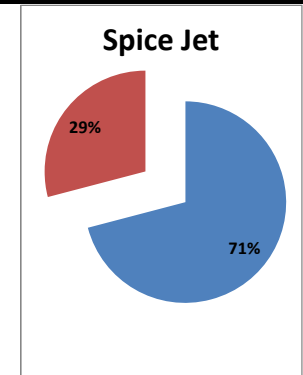

Airport Name :- DELHI INTERNATIONAL AIRPORT PVT LIMITED. - Oct'13(Period :- 1500-2059)

Airline	Total Departures	Flights ontime (STD +/- 15 Min)	Flights Delayed (STD +/- 15 Min)	% On time	% delayed	Airline					Airport		Weather		ATC	Miscellaneous	
						Passenger & baggage handling (IATA CODES 11-18)	Aircraft & Ramp Handling (IATA CODES 31-39)	Technical, automated equipment failure(IATA CODES 41-48)	Operations , crew(IATA CODES 61-69)	Reactionary reasons (IATA CODES 91-97)	Airport Facilites (IATA CODES - 87,89)	Airport Security (IATA CODES 85)	Destination airport below minima (IATA CODES 72)	Departure aerodrome Below minima (IATA CODES 71)	ATFM(IATA CODES 81-84)	IATA CODE-99	
AI	547	447	100	82%	18%	2	0	6	19	72	0	0	0	0	0	0	1
G8	265	215	50	81%	19%	0	0	0	11	39	0	0	0	0	0	0	0
6E	833	771	62	93%	7%	1	0	0	7	54	0	0	0	0	0	0	0
9W&S2	722	612	110	85%	15%	0	0	1	32	77	0	0	0	0	0	0	0
SG	587	416	171	71%	29%	0	0	69	25	75	0	0	1	0	0	0	1
Total	2954	2461	493	83%	17%	3	0	76	94	317	0	0	1	0	0	0	2

On time percentage

Delayed percentage