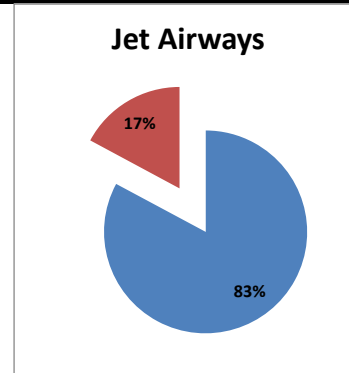

Airport Name :- DELHI INTERNATIONAL AIRPORT PVT LIMITED. - Oct'13(Period :- 0900-1459)

Airline	Total Departures	Flights ontime (STD +/- 15 Min)	Flights Delayed (STD +/- 15 Min)	% On time	% delayed	Airline					Airport		Weather		ATC	Miscellaneous
						Passenger & baggage handling (IATA CODES 11-18)	Aircraft & Ramp Handling (IATA CODES 31-39)	Technical, automated equipment failure(IATA CODES 41-48)	Operations , crew(IATA CODES 61-69)	Reactionary reasons (IATA CODES 91-97)	Airport Facilites (IATA CODES - 87,89)	Airport Security (IATA CODES 85)	Destination airport below minima (IATA CODES 72)	Departure aerodrome Below minima (IATA CODES 71)	ATFM(IATA CODES 81-84)	IATA CODE-99
AI	762	566	196	74%	26%	8	2	13	37	117	0	0	10	1	8	0
G8	240	215	25	90%	10%	0	2	0	5	16	0	0	1	0	1	0
6E	753	703	50	93%	7%	2	0	0	8	32	4	0	2	0	0	2
9W&S2	846	701	145	83%	17%	2	0	5	23	109	0	0	4	0	0	2
SG	599	462	137	77%	23%	0	0	60	28	40	1	0	4	1	1	2
Total	3200	2647	553	83%	17%	12	4	78	101	314	5	0	21	2	10	6

On time percentage

Delayed percentage