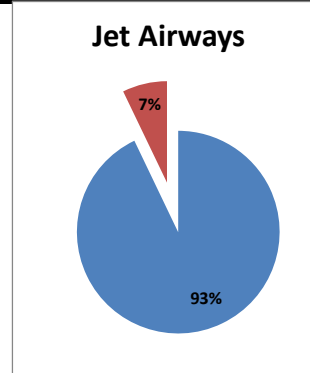

Airport Name :- DELHI INTERNATIONAL AIRPORT PVT LIMITED. - Oct'13

Airline	Total Departures	Flights ontime (STD +/- 15 Min)	Flights Delayed (STD +/- 15 Min)	% On time	% delayed	Airline					Airport		Weather		ATC	Miscellaneous
						Passenger & baggage handling (IATA CODES 11-18)	Aircraft & Ramp Handling (IATA CODES 31-39)	Technical, automated equipment failure(IATA CODES 41-48)	Operations , crew(IATA CODES 61-69)	Reactionary reasons (IATA CODES 91-97)	Airport Facilites (IATA CODES - 87,89)	Airport Security (IATA CODES 85)	Destination airport below minima (IATA CODES 72)	Departure aerodrome Below minima (IATA CODES 71)	ATFM(IATA CODES 81-84)	IATA CODE-99
AI	1823	1453	370	80%	20%	15	2	33	81	196	0	0	32	1	9	1
G8	784	694	90	89%	11%	0	2	1	17	63	0	2	4	0	1	0
6E	2218	2071	147	93%	7%	9	0	0	16	86	4	10	19	1	0	2
9W&S2	2072	1780	292	86%	14%	2	0	7	70	198	0	0	13	0	0	2
SG	1760	1400	360	80%	20%	1	0	143	68	129	1	0	12	1	2	3
Total	8657	7398	1259	85%	15%	27	4	184	252	672	5	12	80	3	12	8

On time percentage

Delayed percentage

Airport Name :- DELHI INTERNATIONAL AIRPORT PVT LIMITED. - Oct'13(Period :- 0300-0859)

Airline	Total Departures	Flights ontime (STD +/- 15 Min)	Flights Delayed (STD +/- 15 Min)	% On time	% delayed	Airline					Airport		Weather		ATC	Miscellaneous
						Passenger & baggage handling (IATA CODES 11-18)	Aircraft & Ramp Handling (IATA CODES 31-39)	Technical, automated equipment failure(IATA CODES 41-48)	Operations , crew(IATA CODES 61-69)	Reactionary reasons (IATA CODES 91-97)	Airport Facilites (IATA CODES - 87,89)	Airport Security (IATA CODES 85)	Destination airport below minima (IATA CODES 72)	Departure aerodrome Below minima (IATA CODES 71)	ATFM(IATA CODES 81-84)	IATA CODE-99
AI	482	411	71	85%	15%	5	0	14	24	5	0	0	22	0	1	0
G8	248	241	7	97%	3%	0	0	1	1	0	0	2	3	0	0	0
6E	632	597	35	94%	6%	6	0	0	1	0	10	17	1	0	0	
9W&S2	435	404	31	93%	7%	0	0	1	12	9	0	9	0	0	0	
SG	523	491	32	94%	6%	1	0	12	10	1	0	7	0	1	0	
Total	2320	2144	176	92%	8%	12	0	28	48	15	0	12	58	1	2	0