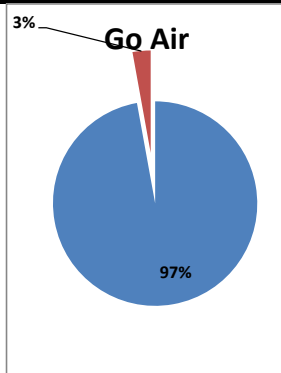

Airport Name :- DELHI INTERNATIONAL AIRPORT PVT LIMITED. - Oct'13

Airline	Total Departures	Flights ontime (STD +/- 15 Min)	Flights Delayed (STD +/- 15 Min)	% On time	% delayed	Airline					Airport		Weather		ATC	Miscellaneous
						Passenger & baggage handling (IATA CODES 11-18)	Aircraft & Ramp Handling (IATA CODES 31-39)	Technical, automated equipment failure(IATA CODES 41-48)	Operations , crew(IATA CODES 61-69)	Reactionary reasons (IATA CODES 91-97)	Airport Facilites (IATA CODES - 87,89)	Airport Security (IATA CODES 85)	Destination airport below minima (IATA CODES 72)	Departure aerodrome Below minima (IATA CODES 71)	ATFM(IATA CODES 81-84)	IATA CODE-99
AI	1823	1453	370	80%	20%	15	2	33	81	196	0	0	32	1	9	1
G8	784	694	90	89%	11%	0	2	1	17	63	0	2	4	0	1	0
6E	2218	2071	147	93%	7%	9	0	0	16	86	4	10	19	1	0	2
9W&S2	2072	1780	292	86%	14%	2	0	7	70	198	0	0	13	0	0	2
SG	1760	1400	360	80%	20%	1	0	143	68	129	1	0	12	1	2	3
Total	8657	7398	1259	85%	15%	27	4	184	252	672	5	12	80	3	12	8

On time percentage

Delayed percentage

Airport Name :- DELHI INTERNATIONAL AIRPORT PVT LIMITED. - Oct'13(Period :- 0300-0859)

Airline	Total Departures	Flights ontime (STD +/- 15 Min)	Flights Delayed (STD +/- 15 Min)	% On time	% delayed	Airline					Airport		Weather		ATC	Miscellaneous
						Passenger & baggage handling (IATA CODES 11-18)	Aircraft & Ramp Handling (IATA CODES 31-39)	Technical, automated equipment failure(IATA CODES 41-48)	Operations , crew(IATA CODES 61-69)	Reactionary reasons (IATA CODES 91-97)	Airport Facilites (IATA CODES - 87,89)	Airport Security (IATA CODES 85)	Destination airport below minima (IATA CODES 72)	Departure aerodrome Below minima (IATA CODES 71)	ATFM(IATA CODES 81-84)	IATA CODE-99
AI	482	411	71	85%	15%	5	0	14	24	5	0	0	22	0	1	0
G8	248	241	7	97%	3%	0	0	1	1	0	0	2	3	0	0	0
6E	632	597	35	94%	6%	6	0	0	1	0	10	17	1	0	0	
9W&S2	435	404	31	93%	7%	0	0	1	12	9	0	9	0	0	0	
SG	523	491	32	94%	6%	1	0	12	10	1	0	7	0	1	0	
Total	2320	2144	176	92%	8%	12	0	28	48	15	0	12	58	1	2	0