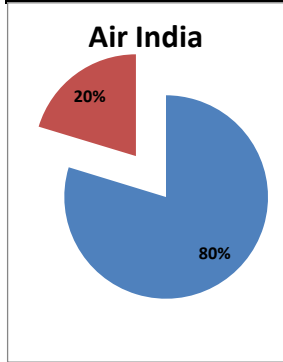

Airport Name :- DELHI INTERNATIONAL AIRPORT PVT LIMITED. - Oct'13

Airline	Total Departures	Flights ontime (STD +/- 15 Min)	Flights Delayed (STD +/- 15 Min)	% On time	% delayed	Airline					Airport		Weather		ATC	Miscellaneous
						Passenger & baggage handling (IATA CODES 11-18)	Aircraft & Ramp Handling (IATA CODES 31-39)	Technical, automated equipment failure(IATA CODES 41-48)	Operations , crew(IATA CODES 61-69)	Reactionary reasons (IATA CODES 91-97)	Airport Facilites (IATA CODES - 87,89)	Airport Security (IATA CODES 85)	Destination airport below minima (IATA CODES 72)	Departure aerodrome Below minima (IATA CODES 71)	ATFM(IATA CODES 81-84)	IATA CODE-99
AI	1823	1453	370	80%	20%	15	2	33	81	196	0	0	32	1	9	1
G8	784	694	90	89%	11%	0	2	1	17	63	0	2	4	0	1	0
6E	2218	2071	147	93%	7%	9	0	0	16	86	4	10	19	1	0	2
9W&S2	2072	1780	292	86%	14%	2	0	7	70	198	0	0	13	0	0	2
SG	1760	1400	360	80%	20%	1	0	143	68	129	1	0	12	1	2	3
Total	8657	7398	1259	85%	15%	27	4	184	252	672	5	12	80	3	12	8

On time percentage

Delayed percentage

Airport Name :- DELHI INTERNATIONAL AIRPORT PVT LIMITED. - Oct'13(Period :- 0300-0859)

Airline	Total Departures	Flights ontime (STD +/- 15 Min)	Flights Delayed (STD +/- 15 Min)	% On time	% delayed	Airline					Airport		Weather		ATC	Miscellaneous
						Passenger & baggage handling (IATA CODES 11-18)	Aircraft & Ramp Handling (IATA CODES 31-39)	Technical, automated equipment failure(IATA CODES 41-48)	Operations , crew(IATA CODES 61-69)	Reactionary reasons (IATA CODES 91-97)	Airport Facilites (IATA CODES - 87,89)	Airport Security (IATA CODES 85)	Destination airport below minima (IATA CODES 72)	Departure aerodrome Below minima (IATA CODES 71)	ATFM(IATA CODES 81-84)	IATA CODE-99
AI	482	411	71	85%	15%	5	0	14	24	5	0	0	22	0	1	0
G8	248	241	7	97%	3%	0	0	1	1	0	0	2	3	0	0	0
6E	632	597	35	94%	6%	6	0	0	1	0	10	17	1	0	0	
9W&S2	435	404	31	93%	7%	0	0	1	12	9	0	9	0	0	0	
SG	523	491	32	94%	6%	1	0	12	10	1	0	7	0	1	0	
Total	2320	2144	176	92%	8%	12	0	28	48	15	0	12	58	1	2	0