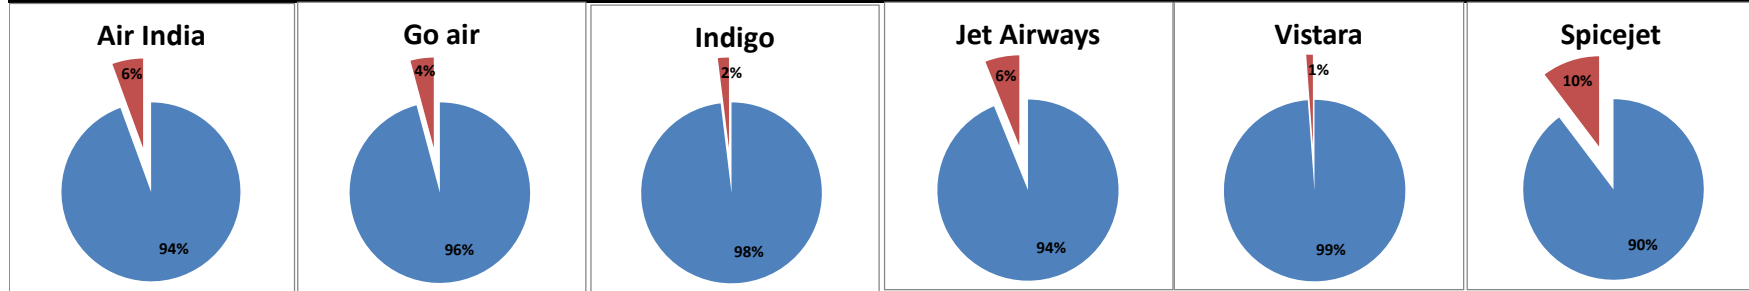

Airport Name :- DELHI INTERNATIONAL AIRPORT PVT LIMITED. - Apr'15(Period :- 0300-0859) - {Departure}

Airline	Total Departures	Flights ontime (STD +/- 15 Min)	Flights Delayed (STD +/- 15 Min)	% On time	% delayed	Airline					Airport		Weather		ATC	Miscellaneous
						Passenger & baggage handling (IATA CODES 11-18)	Aircraft & Ramp Handling (IATA CODES 31-39)	Technical, automated equipment failure(IATA CODES 41-48)	Operations , crew(IATA CODES 61-69)	Reactionary reasons (IATA CODES 91-97)	Airport Facilities (IATA CODES - 87,89)	Airport Security (IATA CODES 85)	Destination airport below minima (IATA CODES 72)	Departure aerodrome Below minima (IATA CODES 71)	ATFM(IATA CODES 81-84)	IATA CODE-99
AI	556	525	31	94%	6%	1	2	12	7	3	0	0	6	0	0	0
G8	263	252	11	96%	4%	0	0	0	2	4	0	0	5	0	0	0
6E	980	961	19	98%	2%	1	0	1	6	6	3	0	0	1	0	1
9W&S2	505	474	31	94%	6%	0	0	3	4	16	2	0	6	0	0	0
UK	84	83	1	99%	1%	0	0	0	1	0	0	0	0	0	0	0
SG	301	270	31	90%	10%	1	0	17	4	7	0	0	1	0	0	1
Total	2689	2565	124	95%	5%	3	2	33	24	36	5	0	18	1	0	2