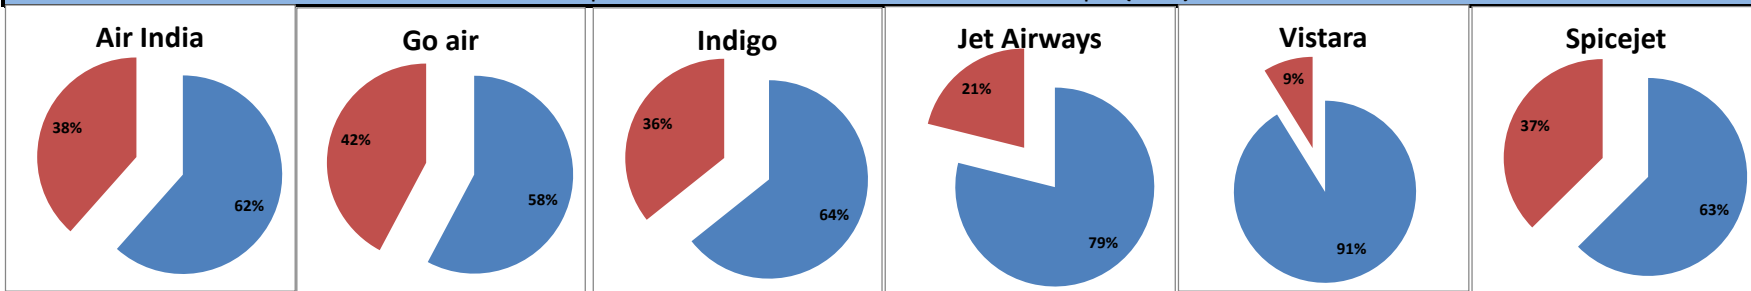

Airport Name :- DELHI INTERNATIONAL AIRPORT PVT LIMITED. - Apr'15{Arrival}