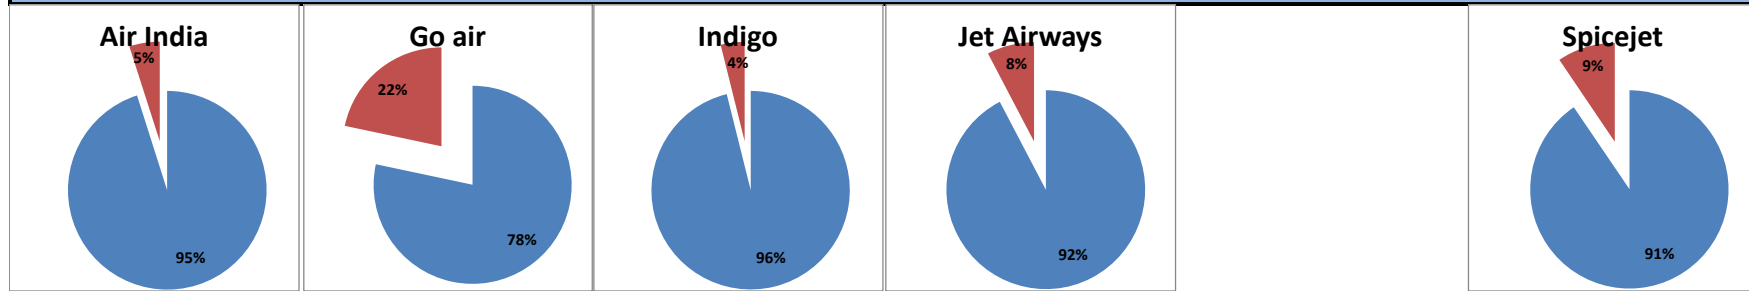

Airport Name :- DELHI INTERNATIONAL AIRPORT PVT LIMITED. - Apr'15(Period :- 0300-0859) - {Arrival}