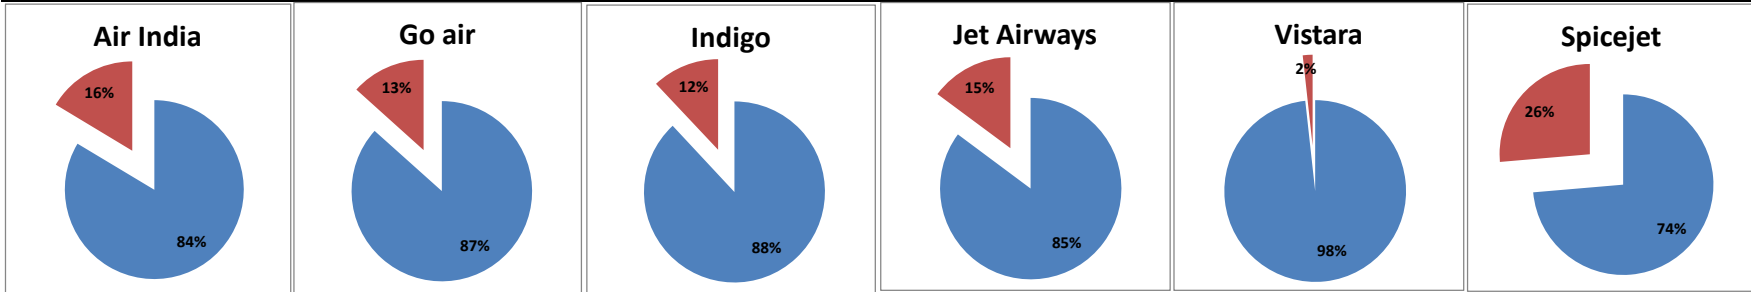

**Airport Name :- DELHI INTERNATIONAL AIRPORT PVT LIMITED. - Apr'15{Departure}**

Airline	Total Departures	Flights ontime (STD +/- 15 Min)	Flights Delayed (STD +/- 15 Min)	% On time	% delayed	Airline					Airport		Weather		ATC	Miscellaneous
						Passenger & baggage handling (IATA CODES 11-18)	Aircraft & Ramp Handling (IATA CODES 31-39)	Technical, automated equipment failure(IATA CODES 41-48)	Operations , crew(IATA CODES 61-69)	Reactionary reasons (IATA CODES 91-97)	Airport Facilites (IATA CODES - 87,89)	Airport Security (IATA CODES 85)	Destination airport below minima (IATA CODES 72)	Departure aerodrome Below minima (IATA CODES 71)	ATFM(IATA CODES 81-84)	IATA CODE-99
AI	1934	1617	317	84%	16%	9	3	42	16	239	0	0	6	0	0	2
G8	883	765	118	87%	13%	2	0	3	4	104	0	0	5	0	0	0
6E	3058	2692	366	88%	12%	7	1	2	12	336	5	0	0	1	0	2
9W&S2	2399	2043	356	85%	15%	0	0	14	16	315	2	0	8	0	0	1
UK	339	333	6	98%	2%	0	0	0	1	5	0	0	0	0	0	0
SG	952	701	251	74%	26%	4	3	61	11	168	0	0	3	0	0	1
<b>Total</b>	<b>9565</b>	<b>8151</b>	<b>1414</b>	<b>85%</b>	<b>15%</b>	<b>22</b>	<b>7</b>	<b>122</b>	<b>60</b>	<b>1167</b>	<b>7</b>	<b>0</b>	<b>22</b>	<b>1</b>	<b>0</b>	<b>6</b>