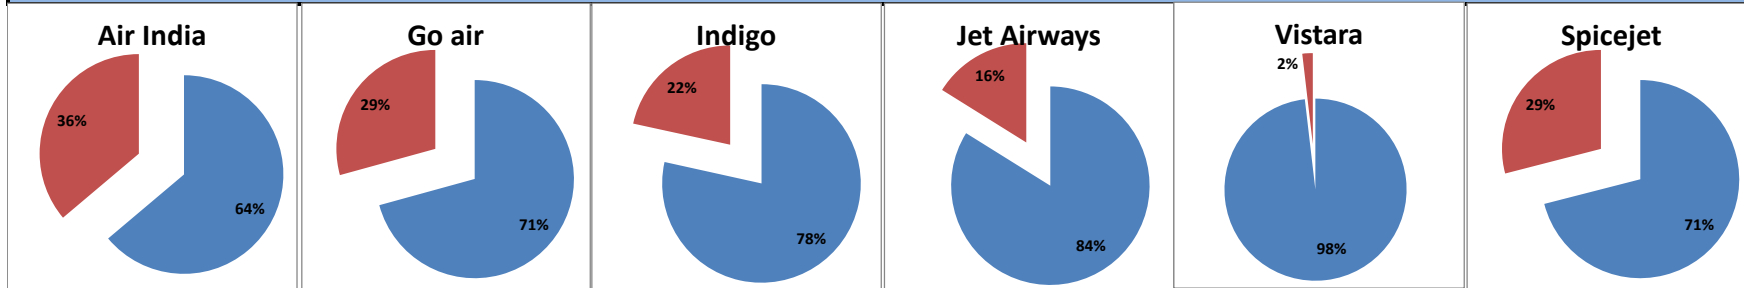

Airport Name :- DELHI INTERNATIONAL AIRPORT PVT LIMITED. - Apr'15(Period :- 0900-1459) - {Arrival}