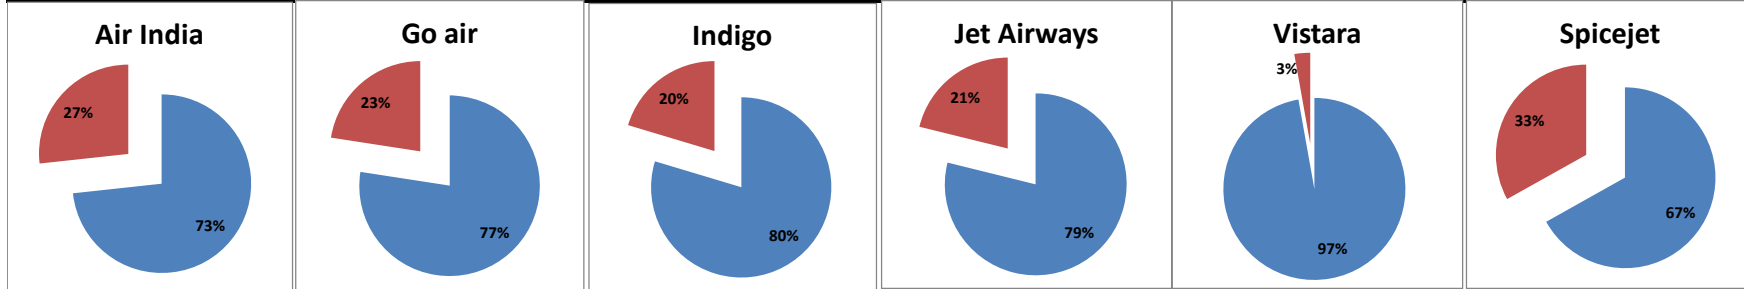

Airport Name :- DELHI INTERNATIONAL AIRPORT PVT LIMITED. - Apr'15(Period :- 1500-2059) - {Departure}

Airline	Total Departures	Flights ontime (STD +/- 15 Min)	Flights Delayed (STD +/- 15 Min)	% On time	% delayed	Airline					Airport		Weather		ATC	Miscellaneous
						Passenger & baggage handling (IATA CODES 11-18)	Aircraft & Ramp Handling (IATA CODES 31-39)	Technical, automated equipment failure(IATA CODES 41-48)	Operations , crew(IATA CODES 61-69)	Reactionary reasons (IATA CODES 91-97)	Airport Facilities (IATA CODES - 87,89)	Airport Security (IATA CODES 85)	Destination airport below minima (IATA CODES 72)	Departure aerodrome Below minima (IATA CODES 71)	ATFM(IATA CODES 81-84)	IATA CODE-99
AI	602	441	161	73%	27%	1	0	17	1	142	0	0	0	0	0	0
G8	315	244	71	77%	23%	1	0	2	1	67	0	0	0	0	0	0
6E	997	794	203	80%	20%	5	1	0	2	195	0	0	0	0	0	0
9W&S2	912	719	193	79%	21%	0	0	8	6	179	0	0	0	0	0	0
UK	142	138	4	97%	3%	0	0	0	0	4	0	0	0	0	0	0
SG	311	208	103	67%	33%	1	0	21	2	78	0	0	1	0	0	0
Total	3279	2544	735	78%	22%	8	1	48	12	665	0	0	1	0	0	0