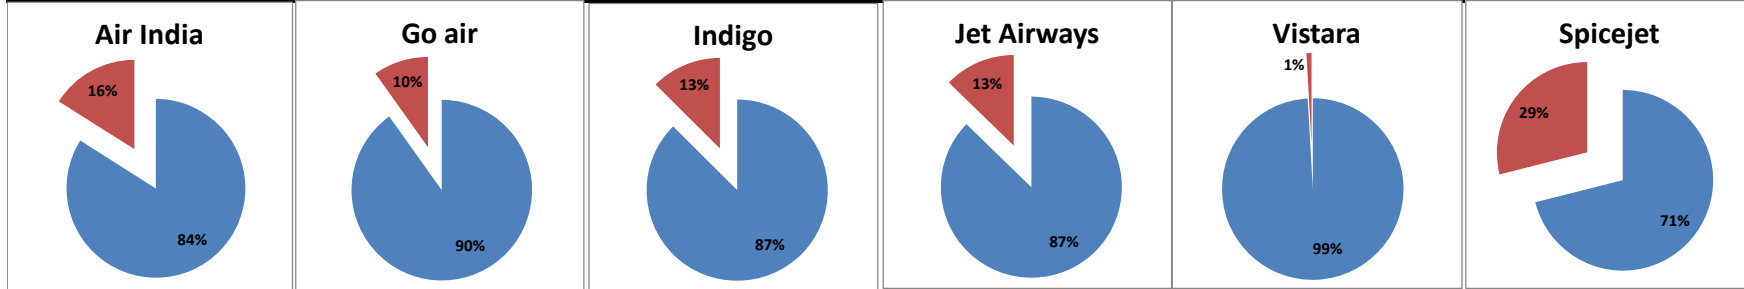

Airport Name :- DELHI INTERNATIONAL AIRPORT PVT LIMITED. - Apr'15(Period :- 0900-1459) - {Departure}

Airline	Total Departures	Flights ontime (STD +/- 15 Min)	Flights Delayed (STD +/- 15 Min)	% On time	% delayed	Airline					Airport		Weather		ATC	Miscellaneous	
						Passenger & baggage handling (IATA CODES 11-18)	Aircraft & Ramp Handling (IATA CODES 31-39)	Technical, automated equipment failure(IATA CODES 41-48)	Operations , crew(IATA CODES 61-69)	Reactionary reasons (IATA CODES 91-97)	Airport Facilites (IATA CODES - 87,89)	Airport Security (IATA CODES 85)	Destination airport below minima (IATA CODES 72)	Departure aerodrome Below minima (IATA CODES 71)	ATFM(IATA CODES 81-84)	IATA CODE-99	
AI	749	629	120	84%	16%	7	1	13	8	89	0	0	0	0	0	0	2
G8	284	256	28	90%	10%	1	0	1	1	25	0	0	0	0	0	0	0
6E	1021	893	128	87%	13%	1	0	1	4	119	2	0	0	0	0	1	
9W&S2	832	726	106	87%	13%	0	0	3	6	94	0	0	2	0	0	1	
UK	113	112	1	99%	1%	0	0	0	0	1	0	0	0	0	0	0	
SG	280	199	81	71%	29%	2	1	20	5	52	0	0	1	0	0	0	
Total	3279	2815	464	86%	14%	11	2	38	24	380	2	0	3	0	0	4