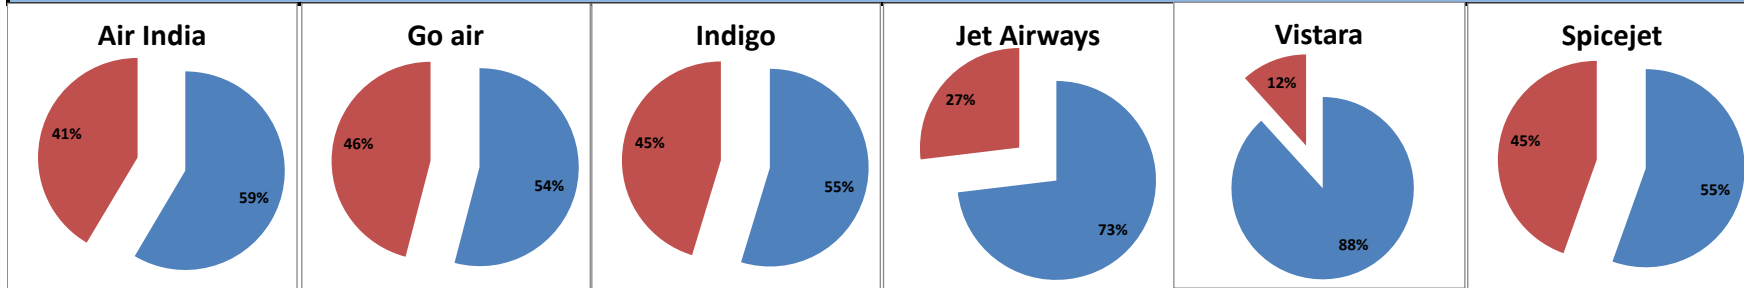

Airport Name :- DELHI INTERNATIONAL AIRPORT PVT LIMITED. - Apr'15(Period :- 1500-2059) - {Arrival}