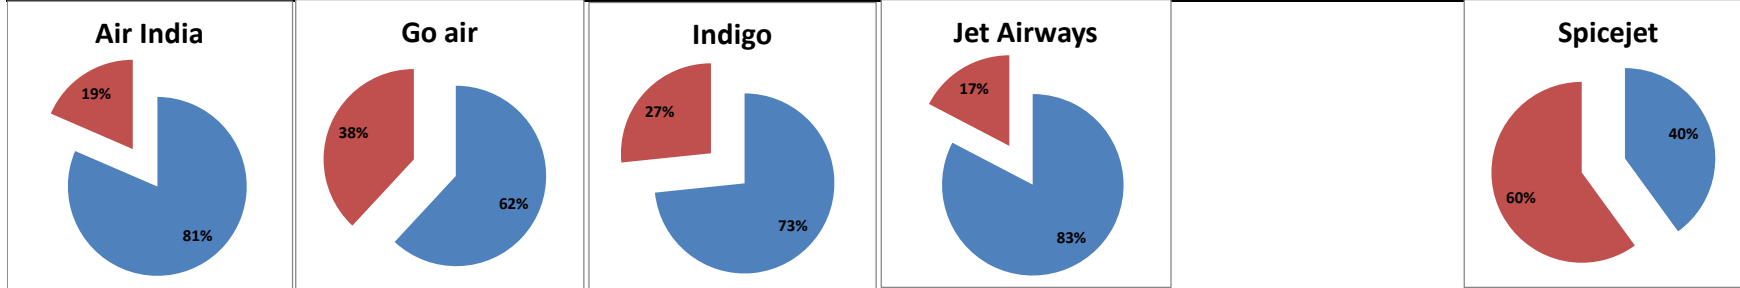

Airport Name :- DELHI INTERNATIONAL AIRPORT PVT LIMITED. - Apr'15(Period :- 2100-0259) - {Departure}

Airline	Total Departures	Flights ontime (STD +/- 15 Min)	Flights Delayed (STD +/- 15 Min)	% On time	% delayed	Airline					Airport		Weather		ATC	Miscellaneous
						Passenger & baggage handling (IATA CODES 11-18)	Aircraft & Ramp Handling (IATA CODES 31-39)	Technical, automated equipment failure(IATA CODES 41-48)	Operations , crew(IATA CODES 61-69)	Reactionary reasons (IATA CODES 91-97)	Airport Facilites (IATA CODES - 87,89)	Airport Security (IATA CODES 85)	Destination airport below minima (IATA CODES 72)	Departure aerodrome Below minima (IATA CODES 71)	ATFM(IATA CODES 81-84)	IATA CODE-99
AI	27	22	5	81%	19%	0	0	0	0	5	0	0	0	0	0	0
G8	21	13	8	62%	38%	0	0	0	0	8	0	0	0	0	0	0
6E	60	44	16	73%	27%	0	0	0	0	16	0	0	0	0	0	0
9W&S2	150	124	26	83%	17%	0	0	0	0	26	0	0	0	0	0	0
UK	0	0	0	0%	0%	0	0	0	0	0	0	0	0	0	0	0
SG	60	24	36	40%	60%	0	2	3	0	31	0	0	0	0	0	0
Total	318	227	91	71%	29%	0	2	3	0	86	0	0	0	0	0	0